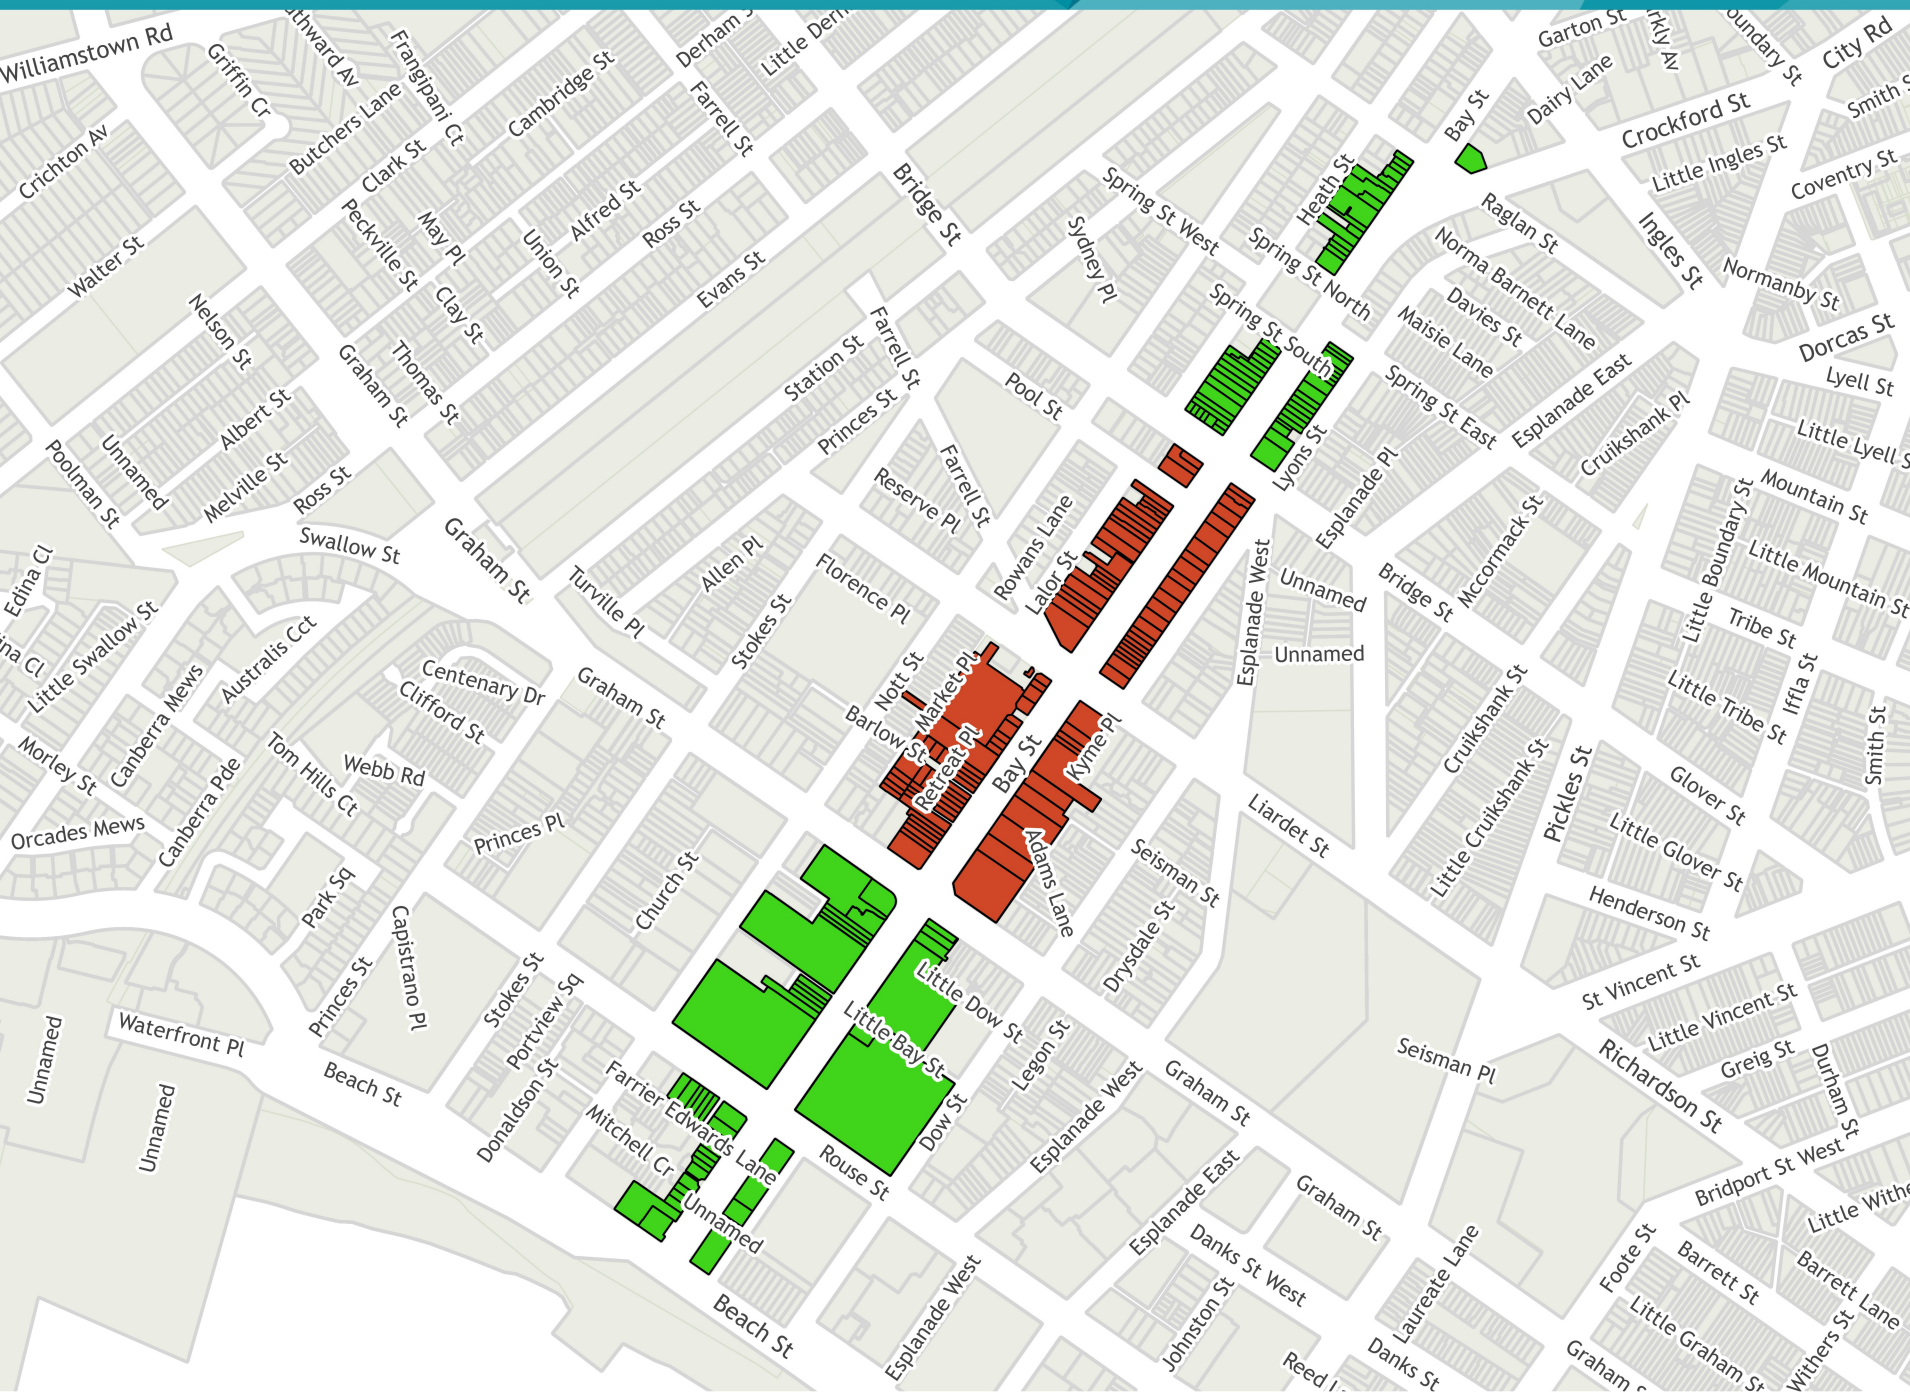

Footpath Trading Fee Structure Precinct - Bay Street

- Primary Area
- Secondary Area

Disclaimer: The City of Port Phillip does not warrant the accuracy or completeness of the information on this map and shall not bear any responsibility or liability for errors or omissions in the information. Reproduction is unauthorised unless with express written permission of the City of Port Phillip. Source: Including, but not limited to City of Port Phillip and Vic Map. Copyright remains with its respective holders.