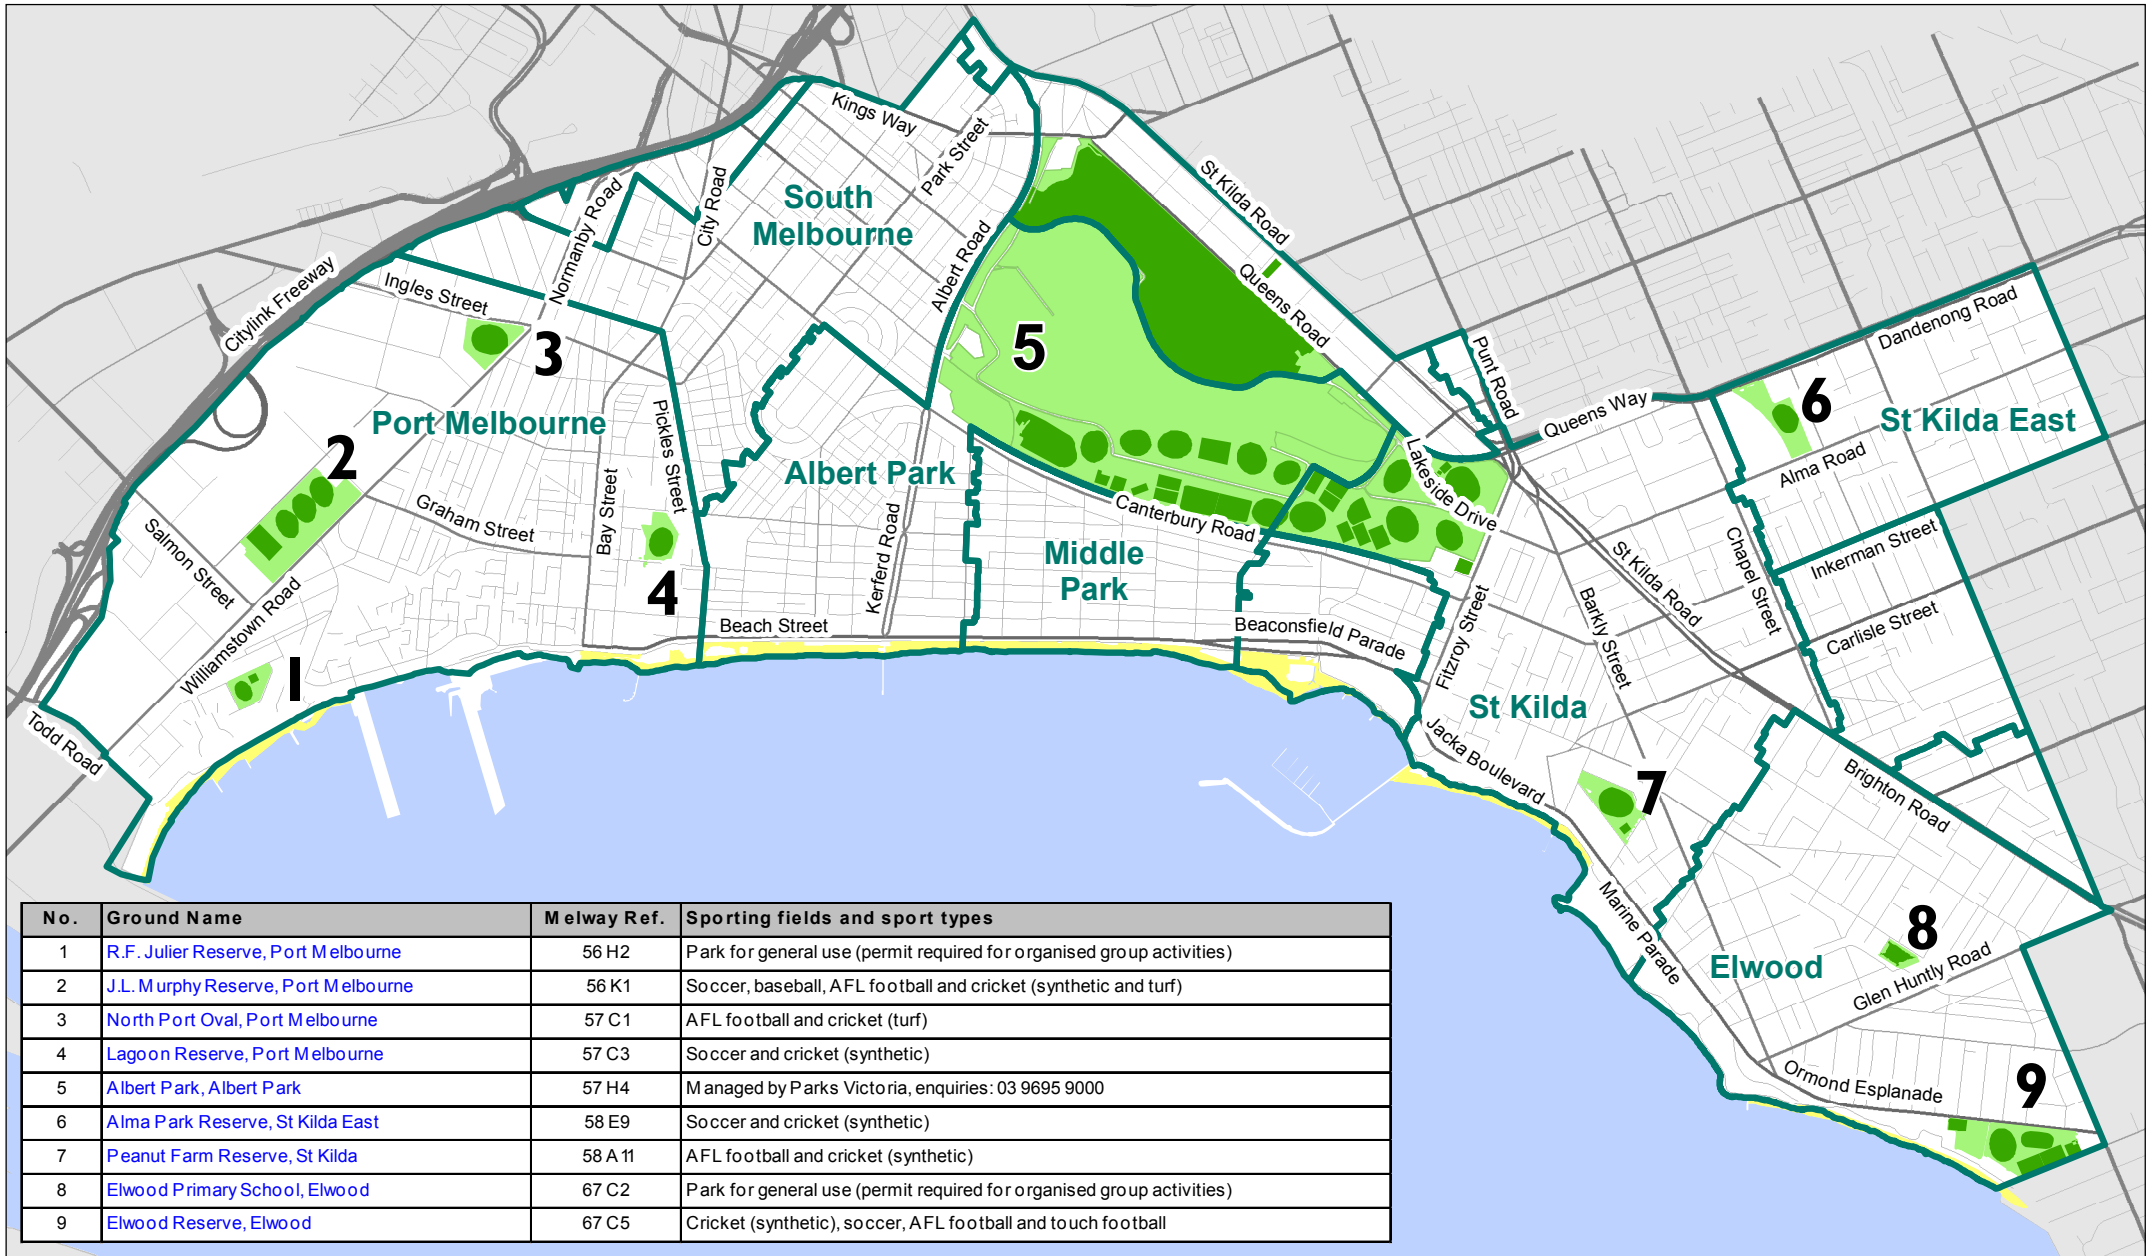

Sporting Fields - City of Port Phillip

Disclaimer: The City of Port Phillip does not warrant the accuracy or completeness of the information on this map and shall not bear any responsibility or liability for errors or omissions in the information.

Source: Including, but not limited to City of Port Phillip and Vic Map. Copyright remains with its respective holders.

Reproduction is unauthorised unless with express written permission of the City of Port Phillip.
GIS@portphillip.vic.gov.au