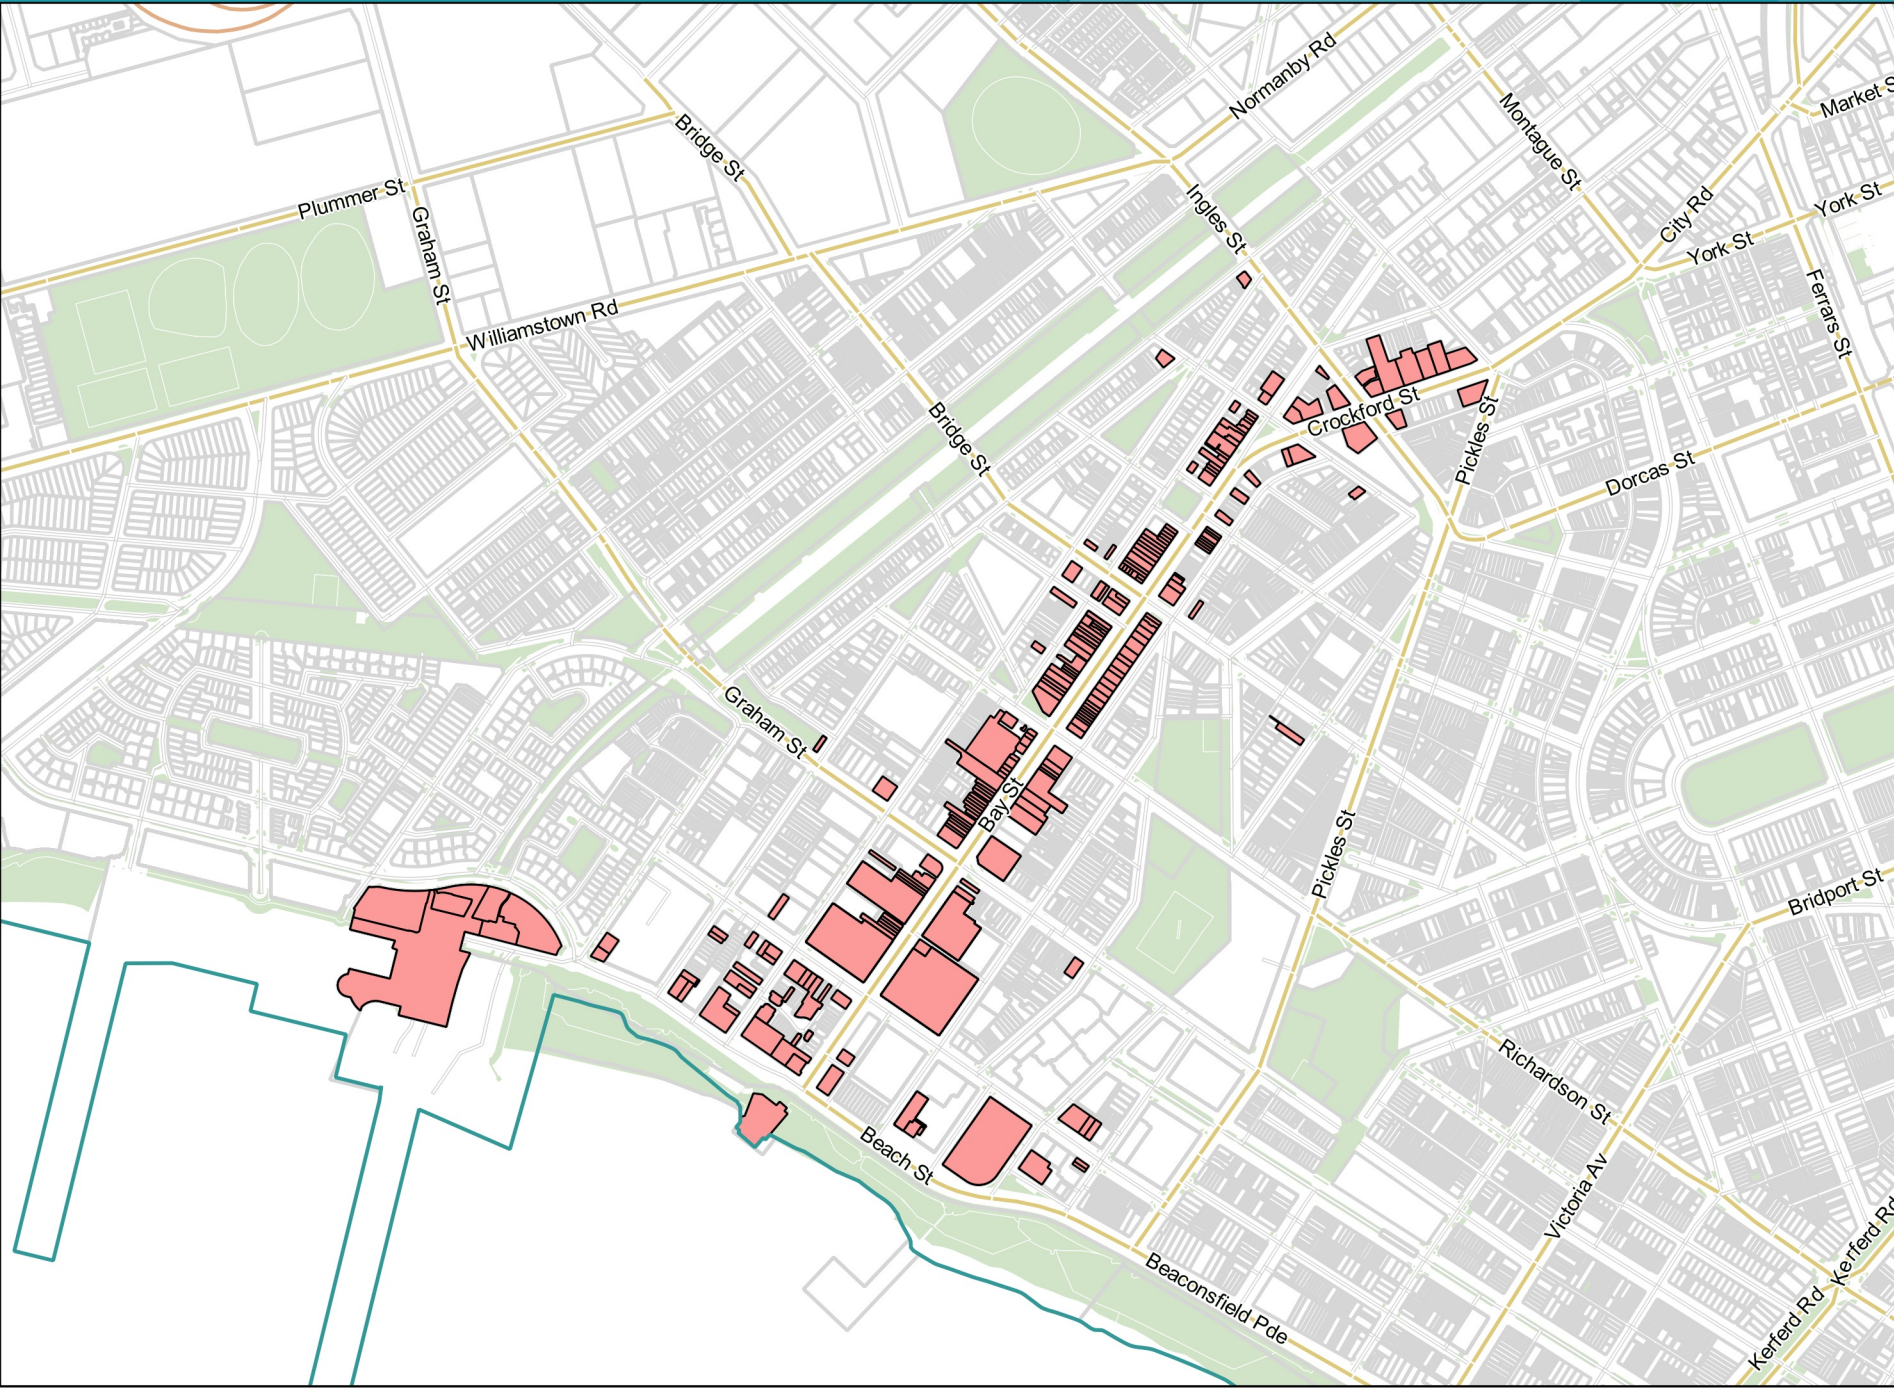

Port Melbourne Special Rate Precinct 2020 - 2026

Port Melbourne
Special Rate Properties

Disclaimer: The City of Port Phillip does not warrant the accuracy or completeness of the information on this map and shall not bear any responsibility or liability for errors or omissions in the information. Reproduction is unauthorised unless with written permission of the City of Port Phillip. Copyright remains with its respective holders.