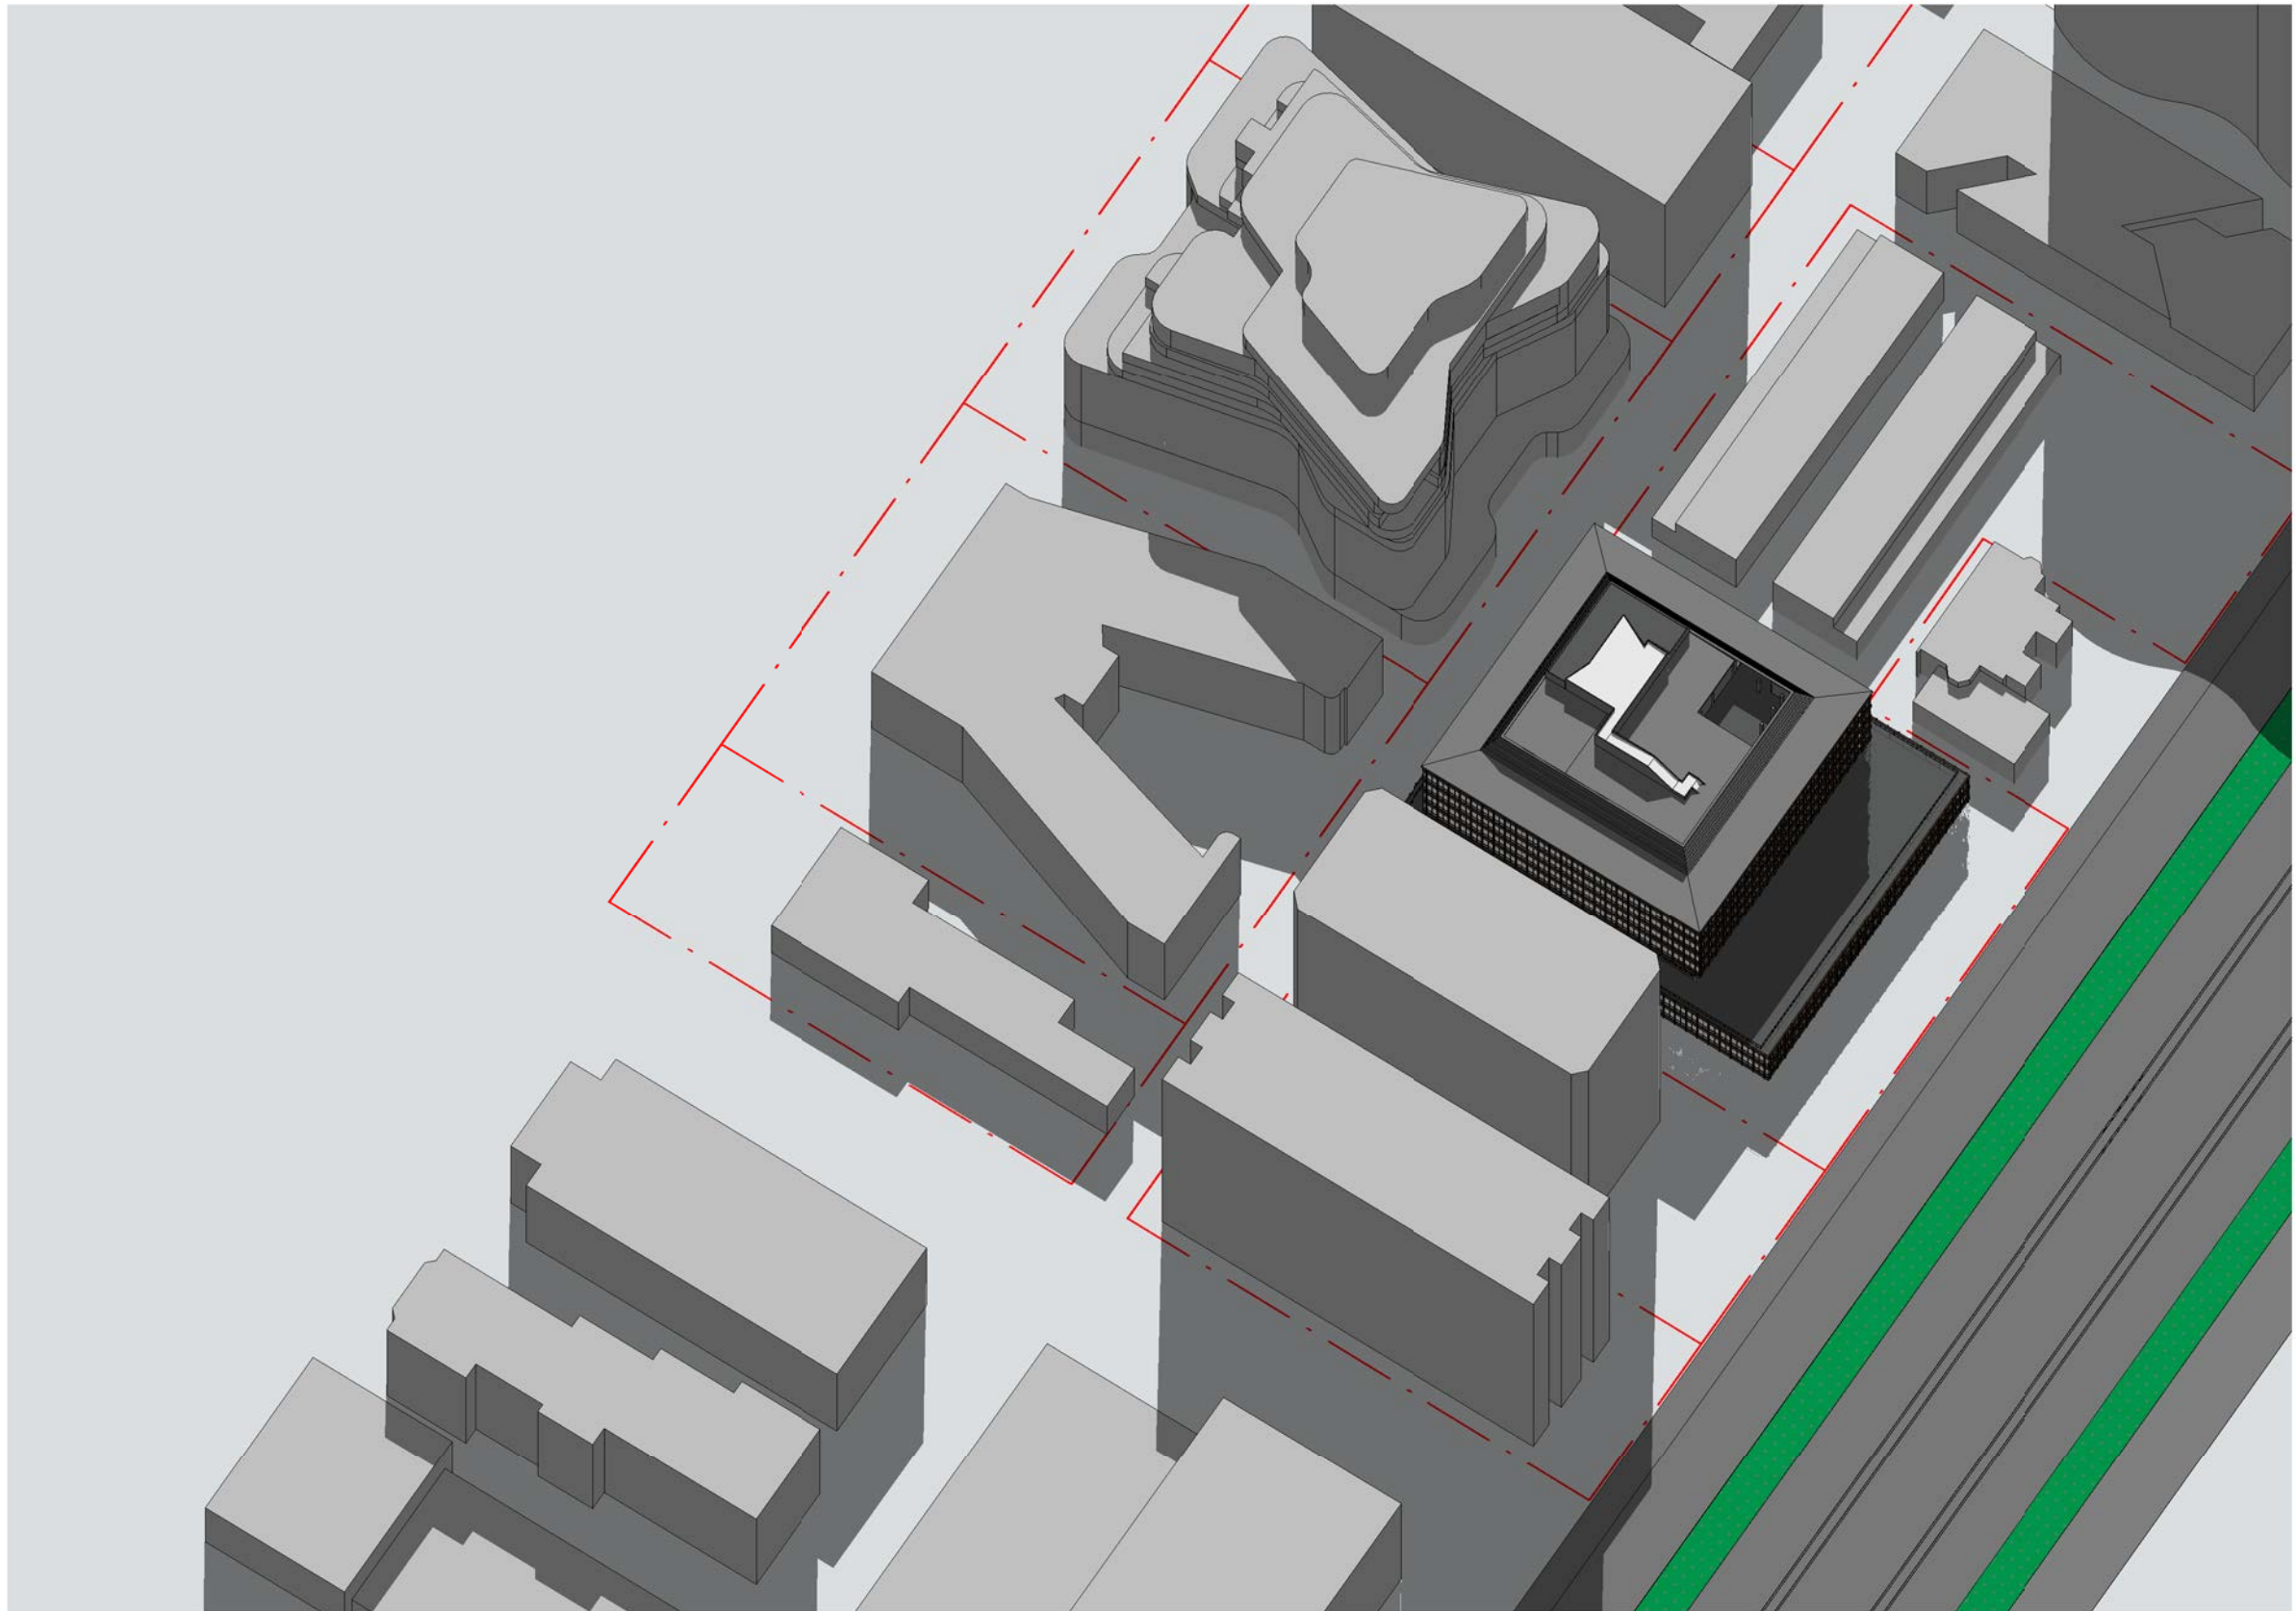

Spring 2pm

C:_Revit\119070_464 St Kilda Road_Central_R19_kwellington_GP.rvt

7/09/2021 3:00:03 PM

Spring 2pm