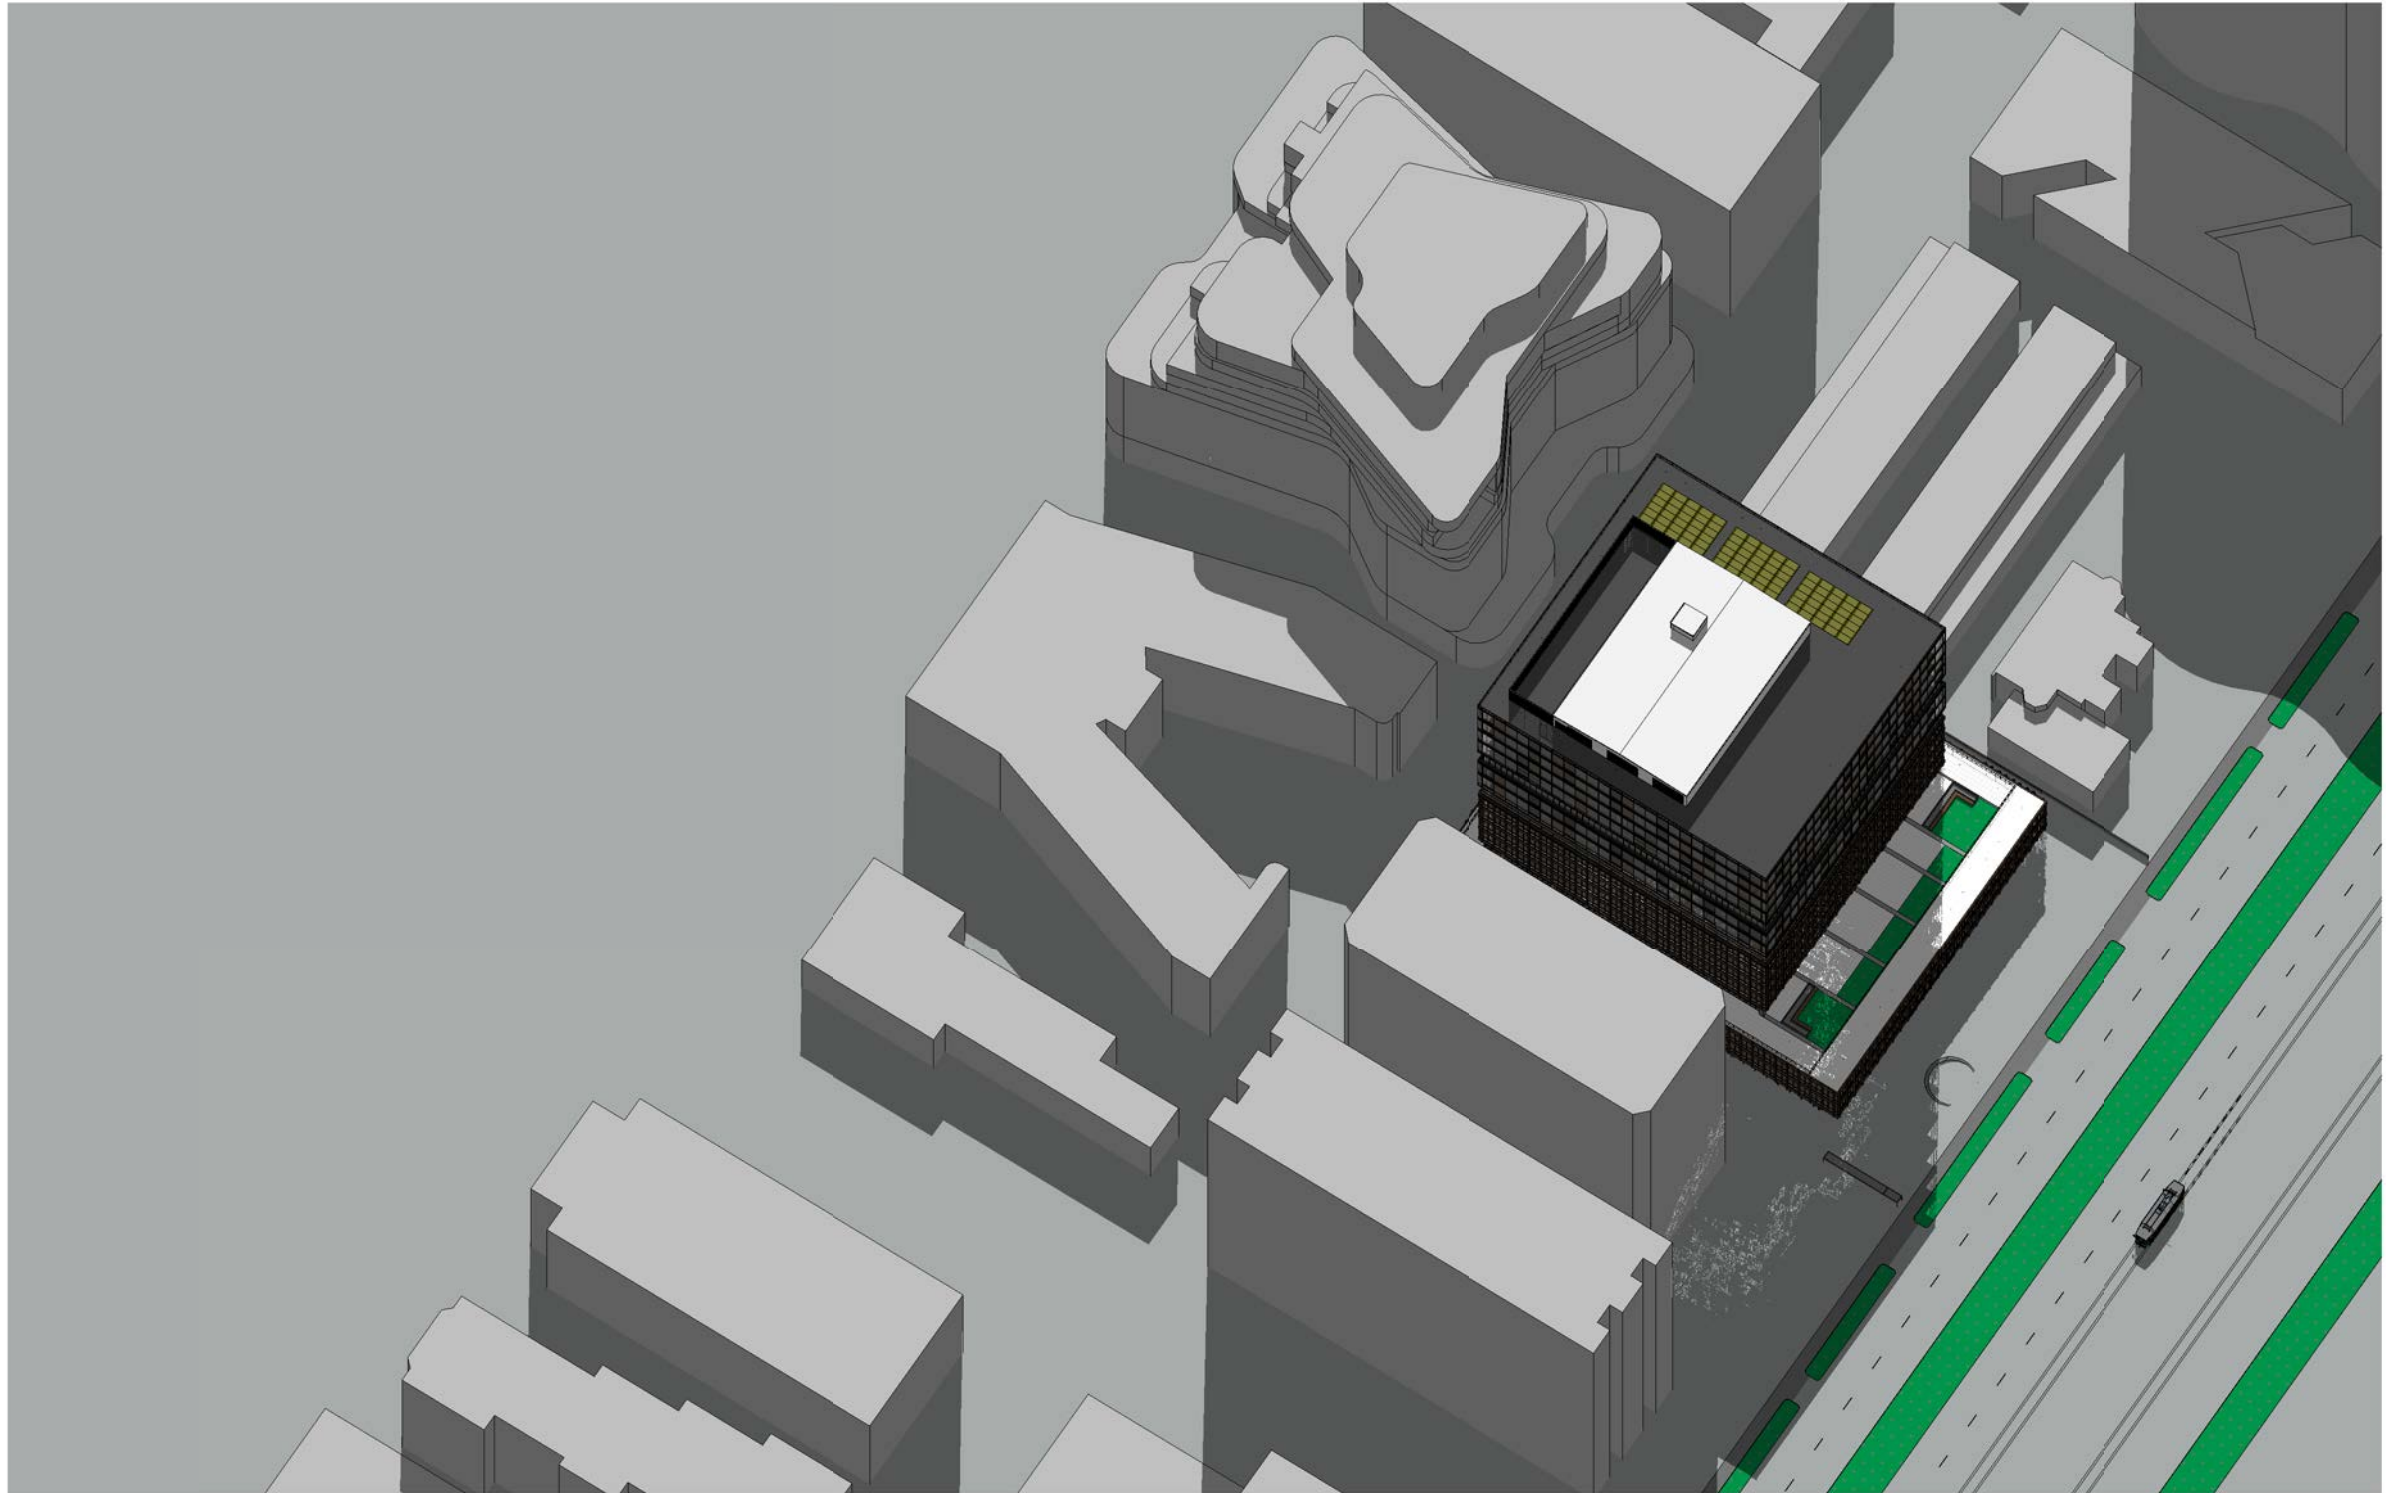

Spring 2pm

C:_Revit\119070_464 St Kilda Road_Central_R19_kwellington_GP.rvt

7/09/2021 3:00:03 PM

Spring 2pm