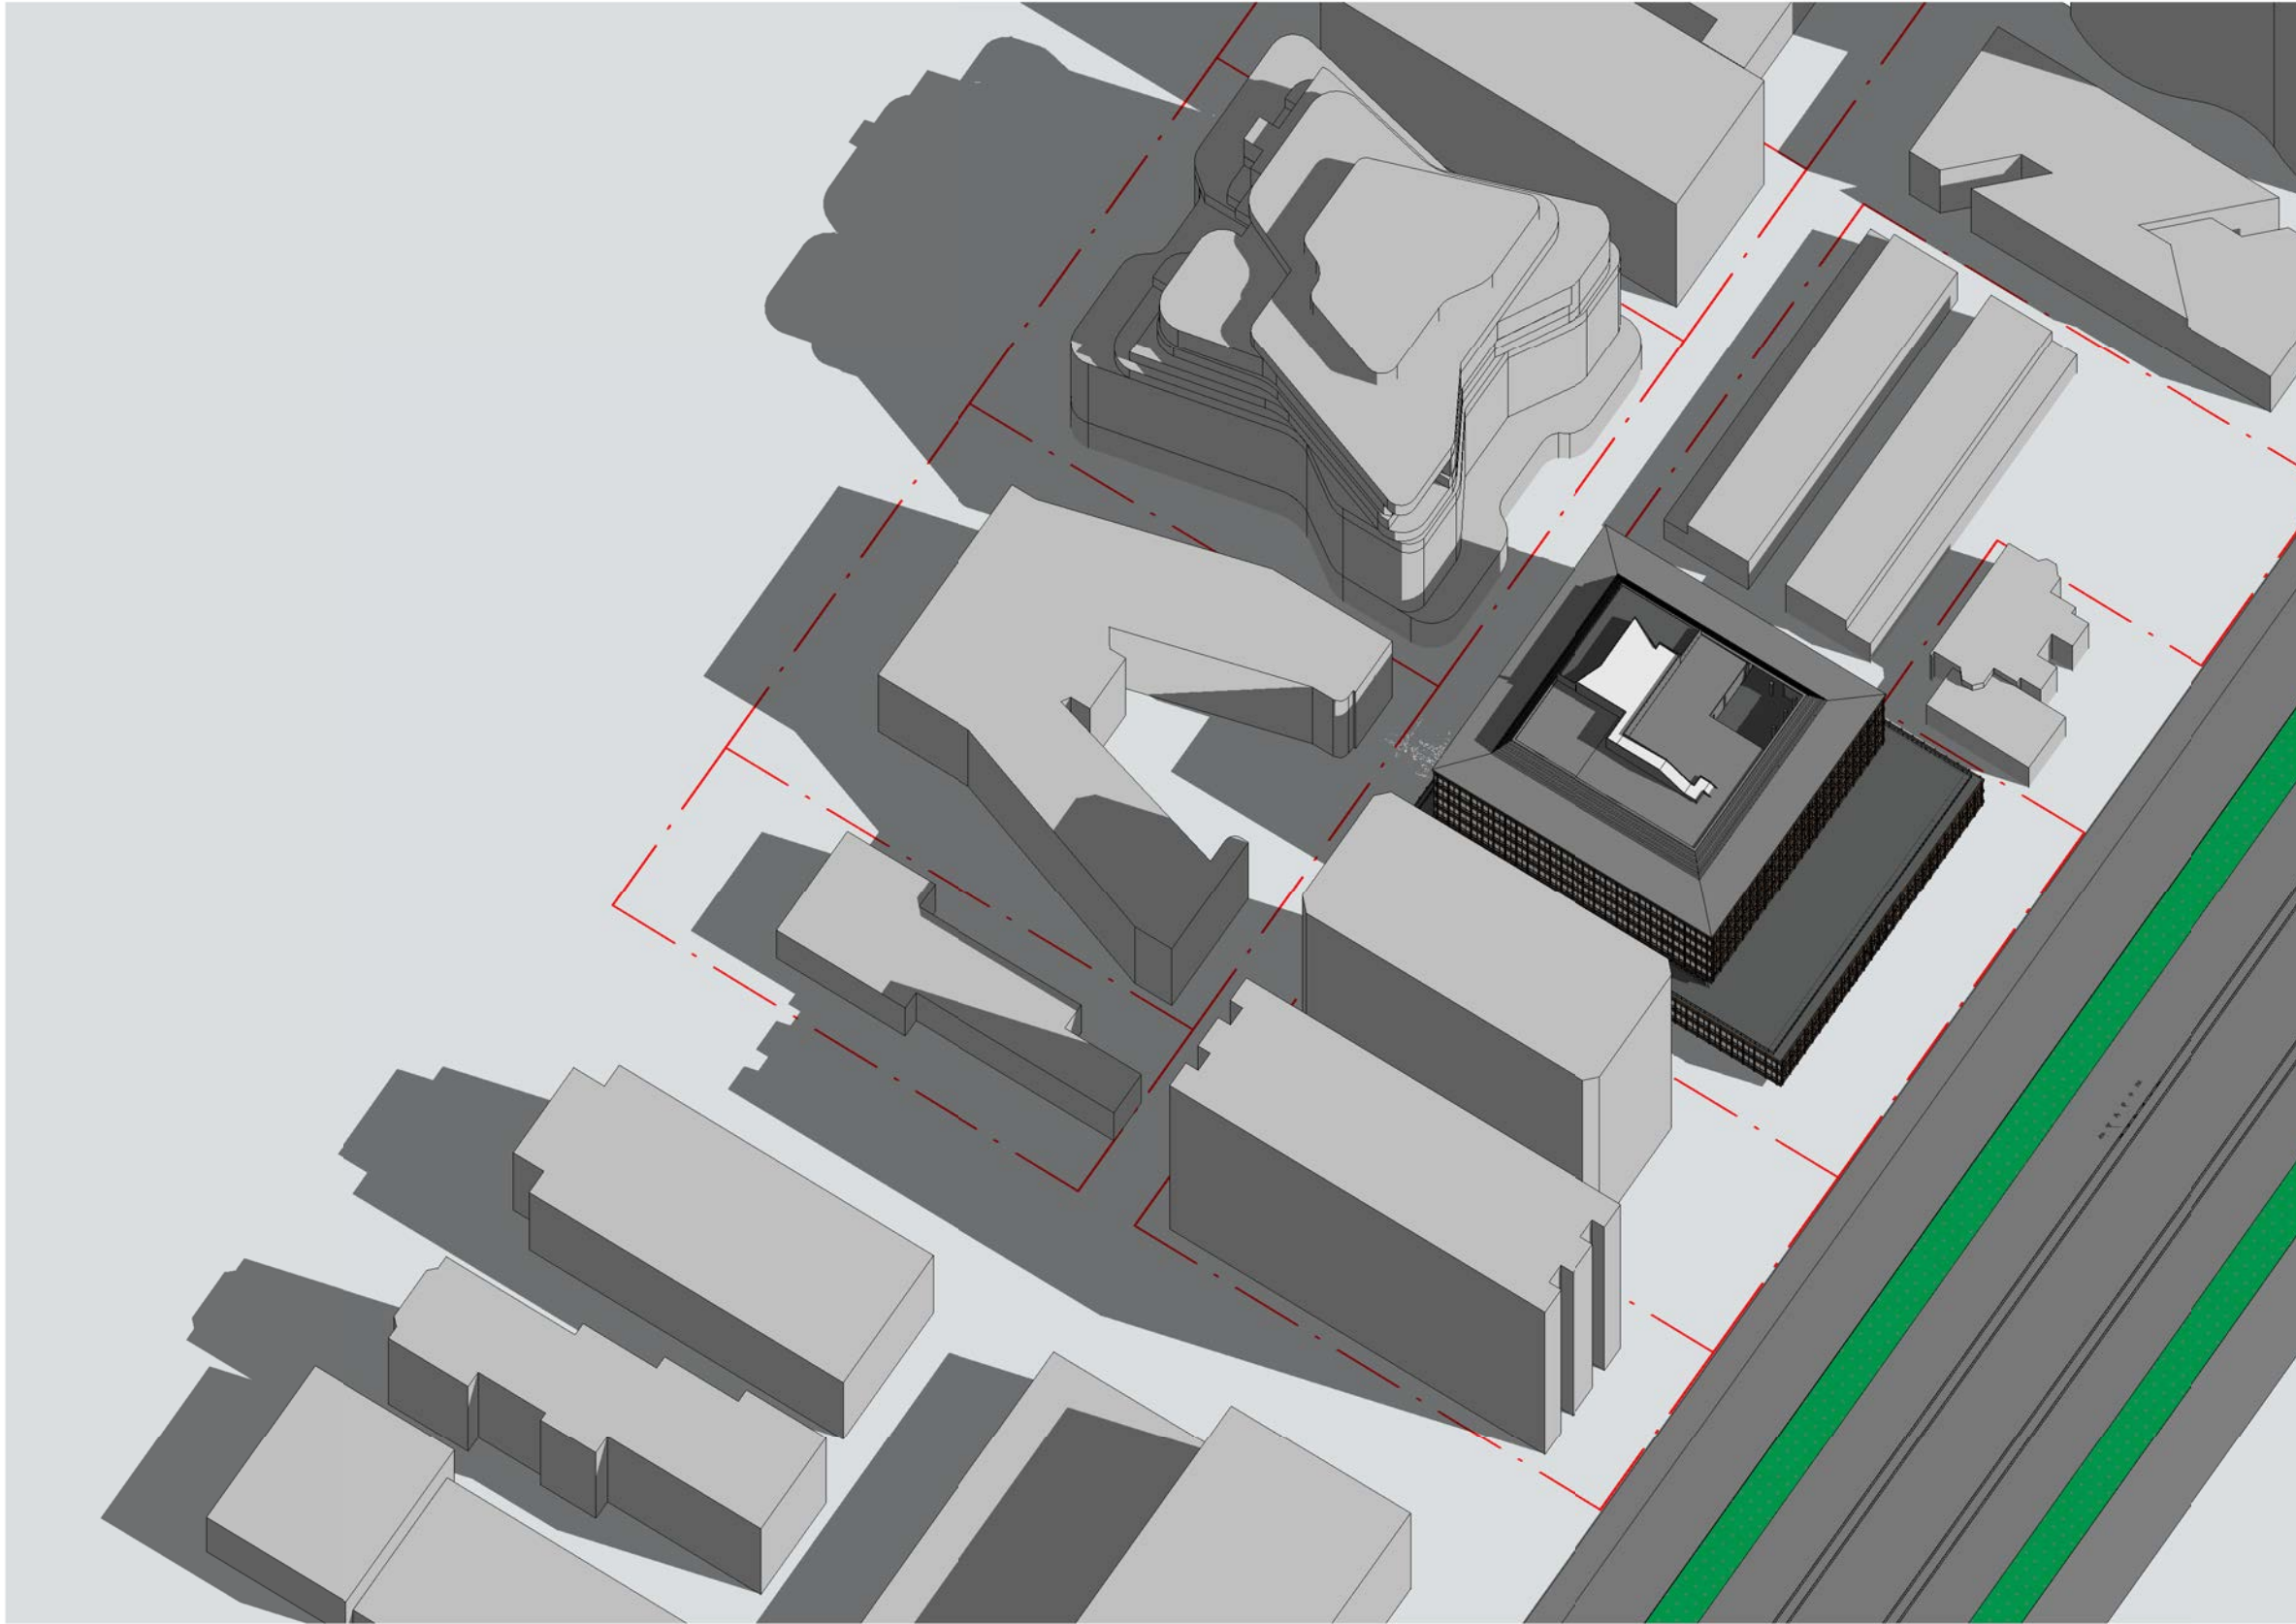

C:_Revit\119070_464 St Kilda Road_Central_R19_kwellington_GP.rvt

7/09/2021 2:14:52 PM

Spring 9am