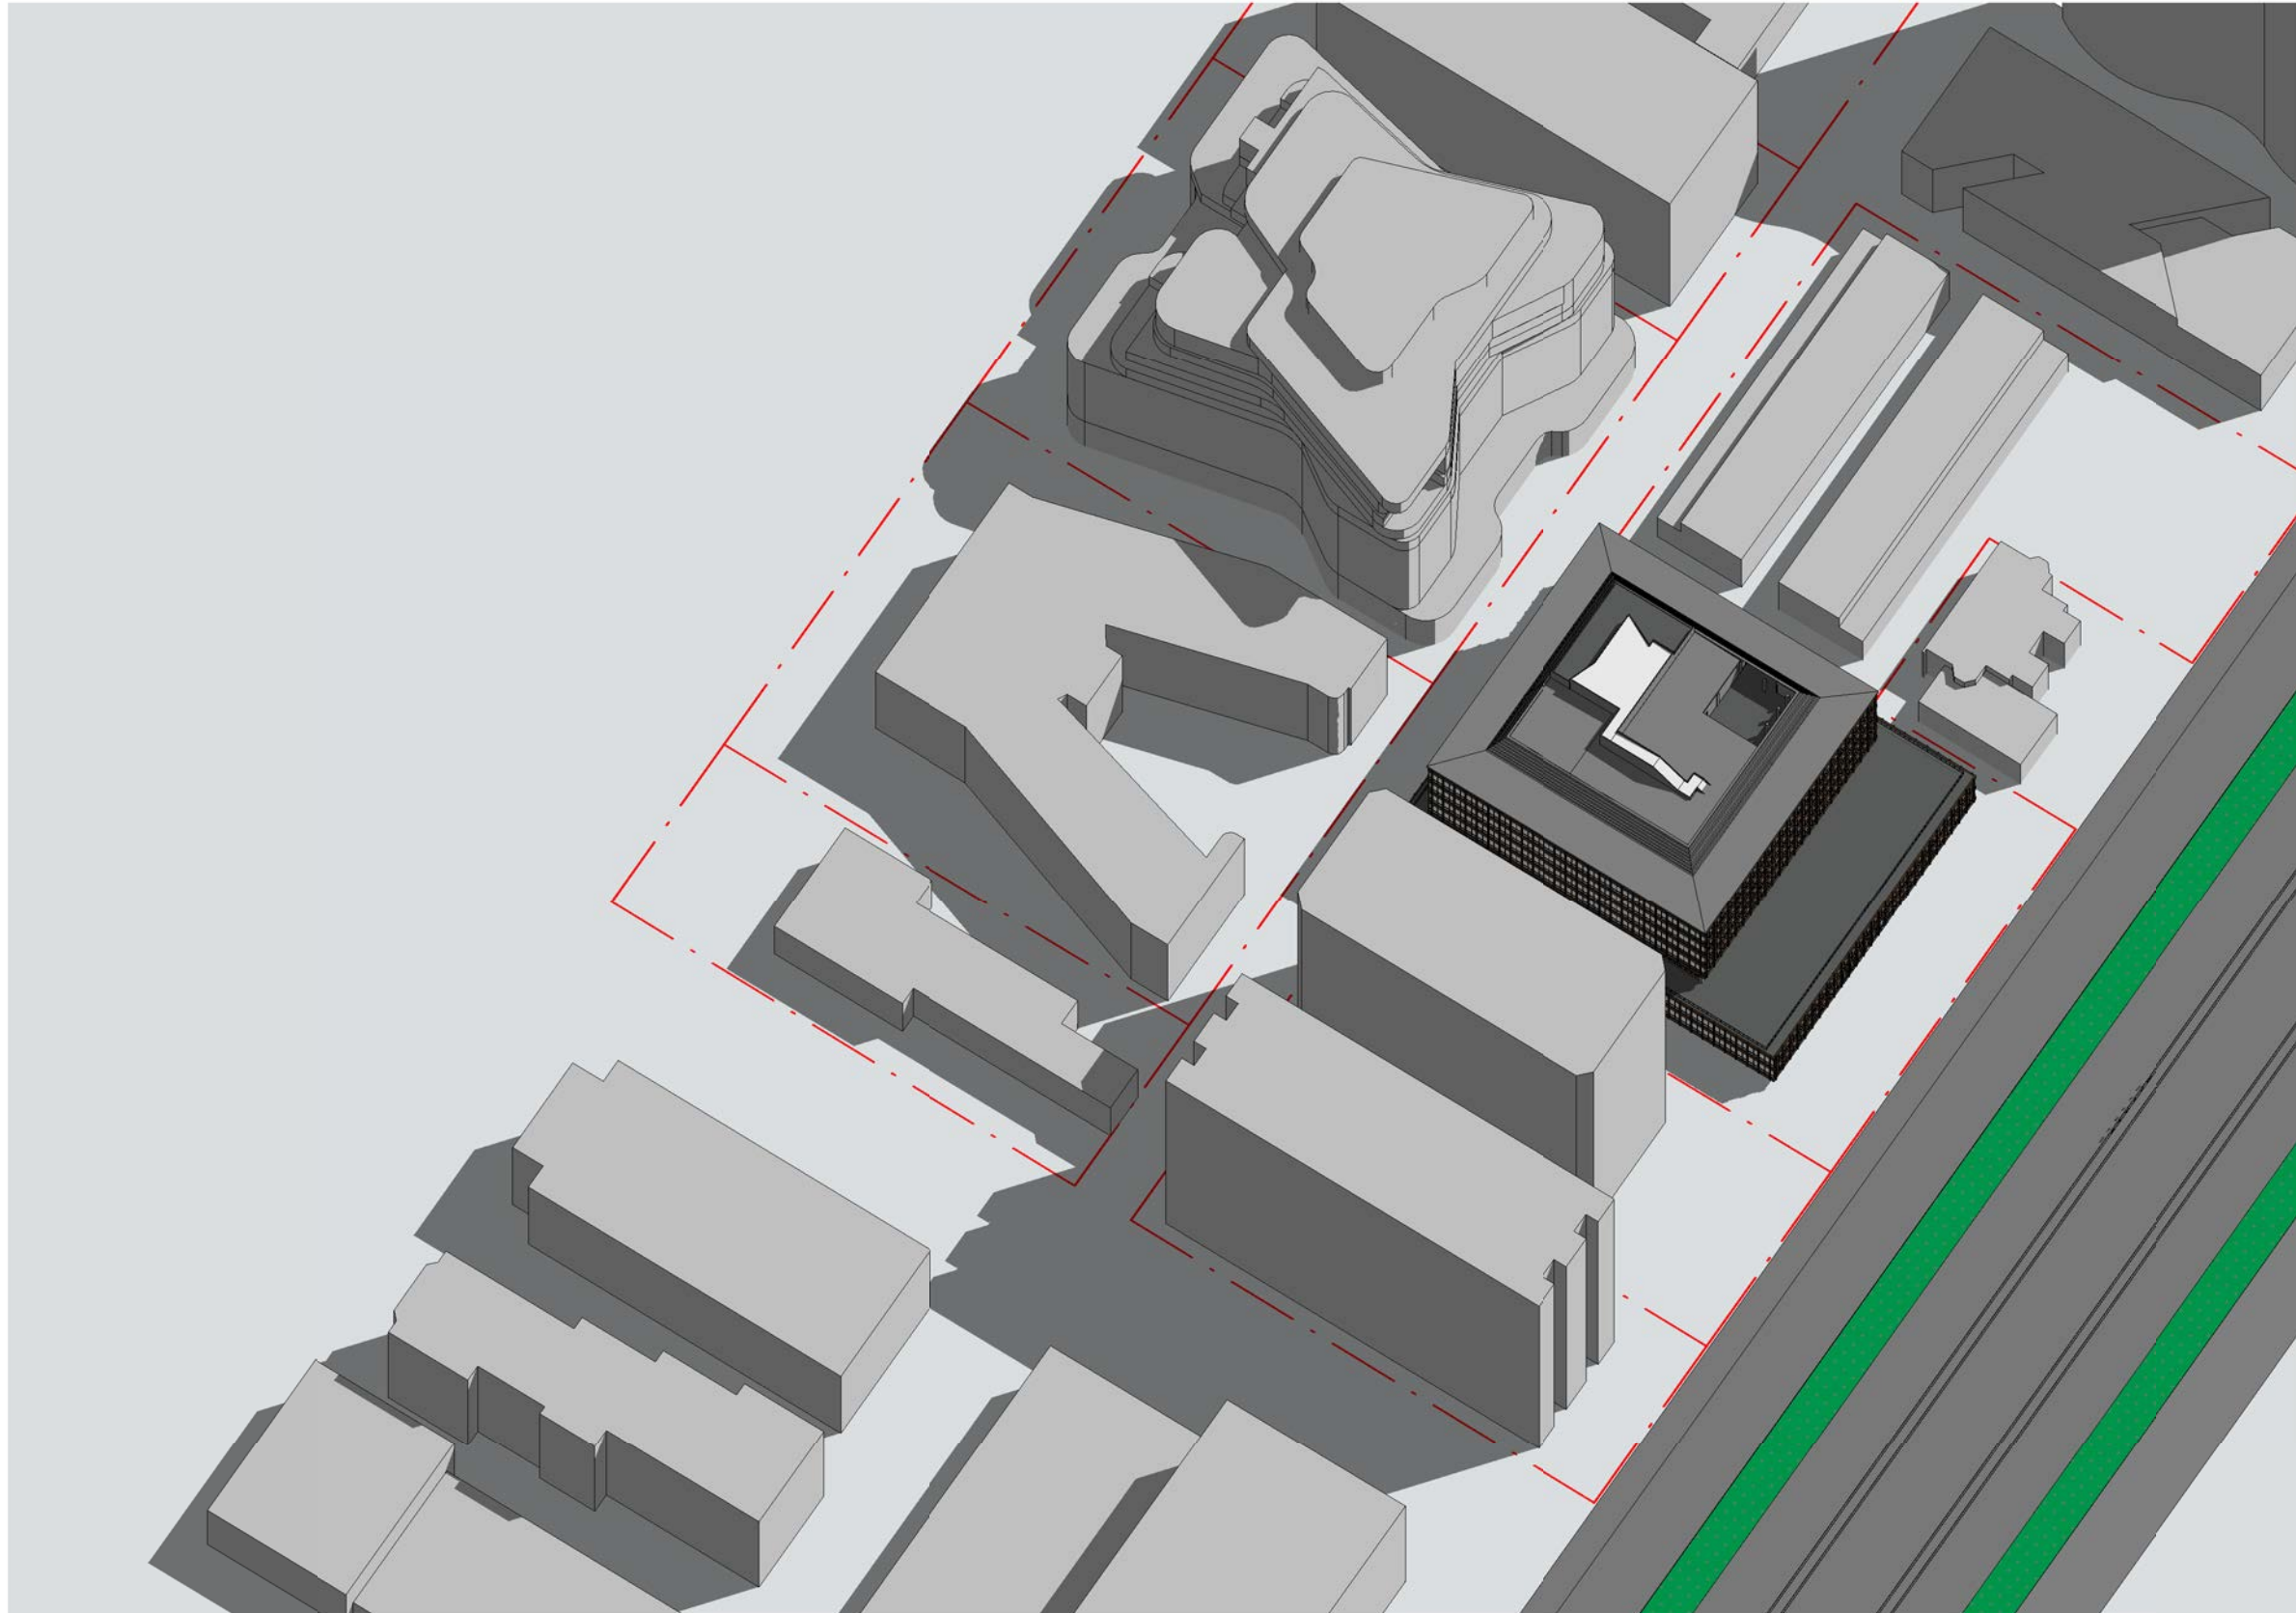

Spring 11am