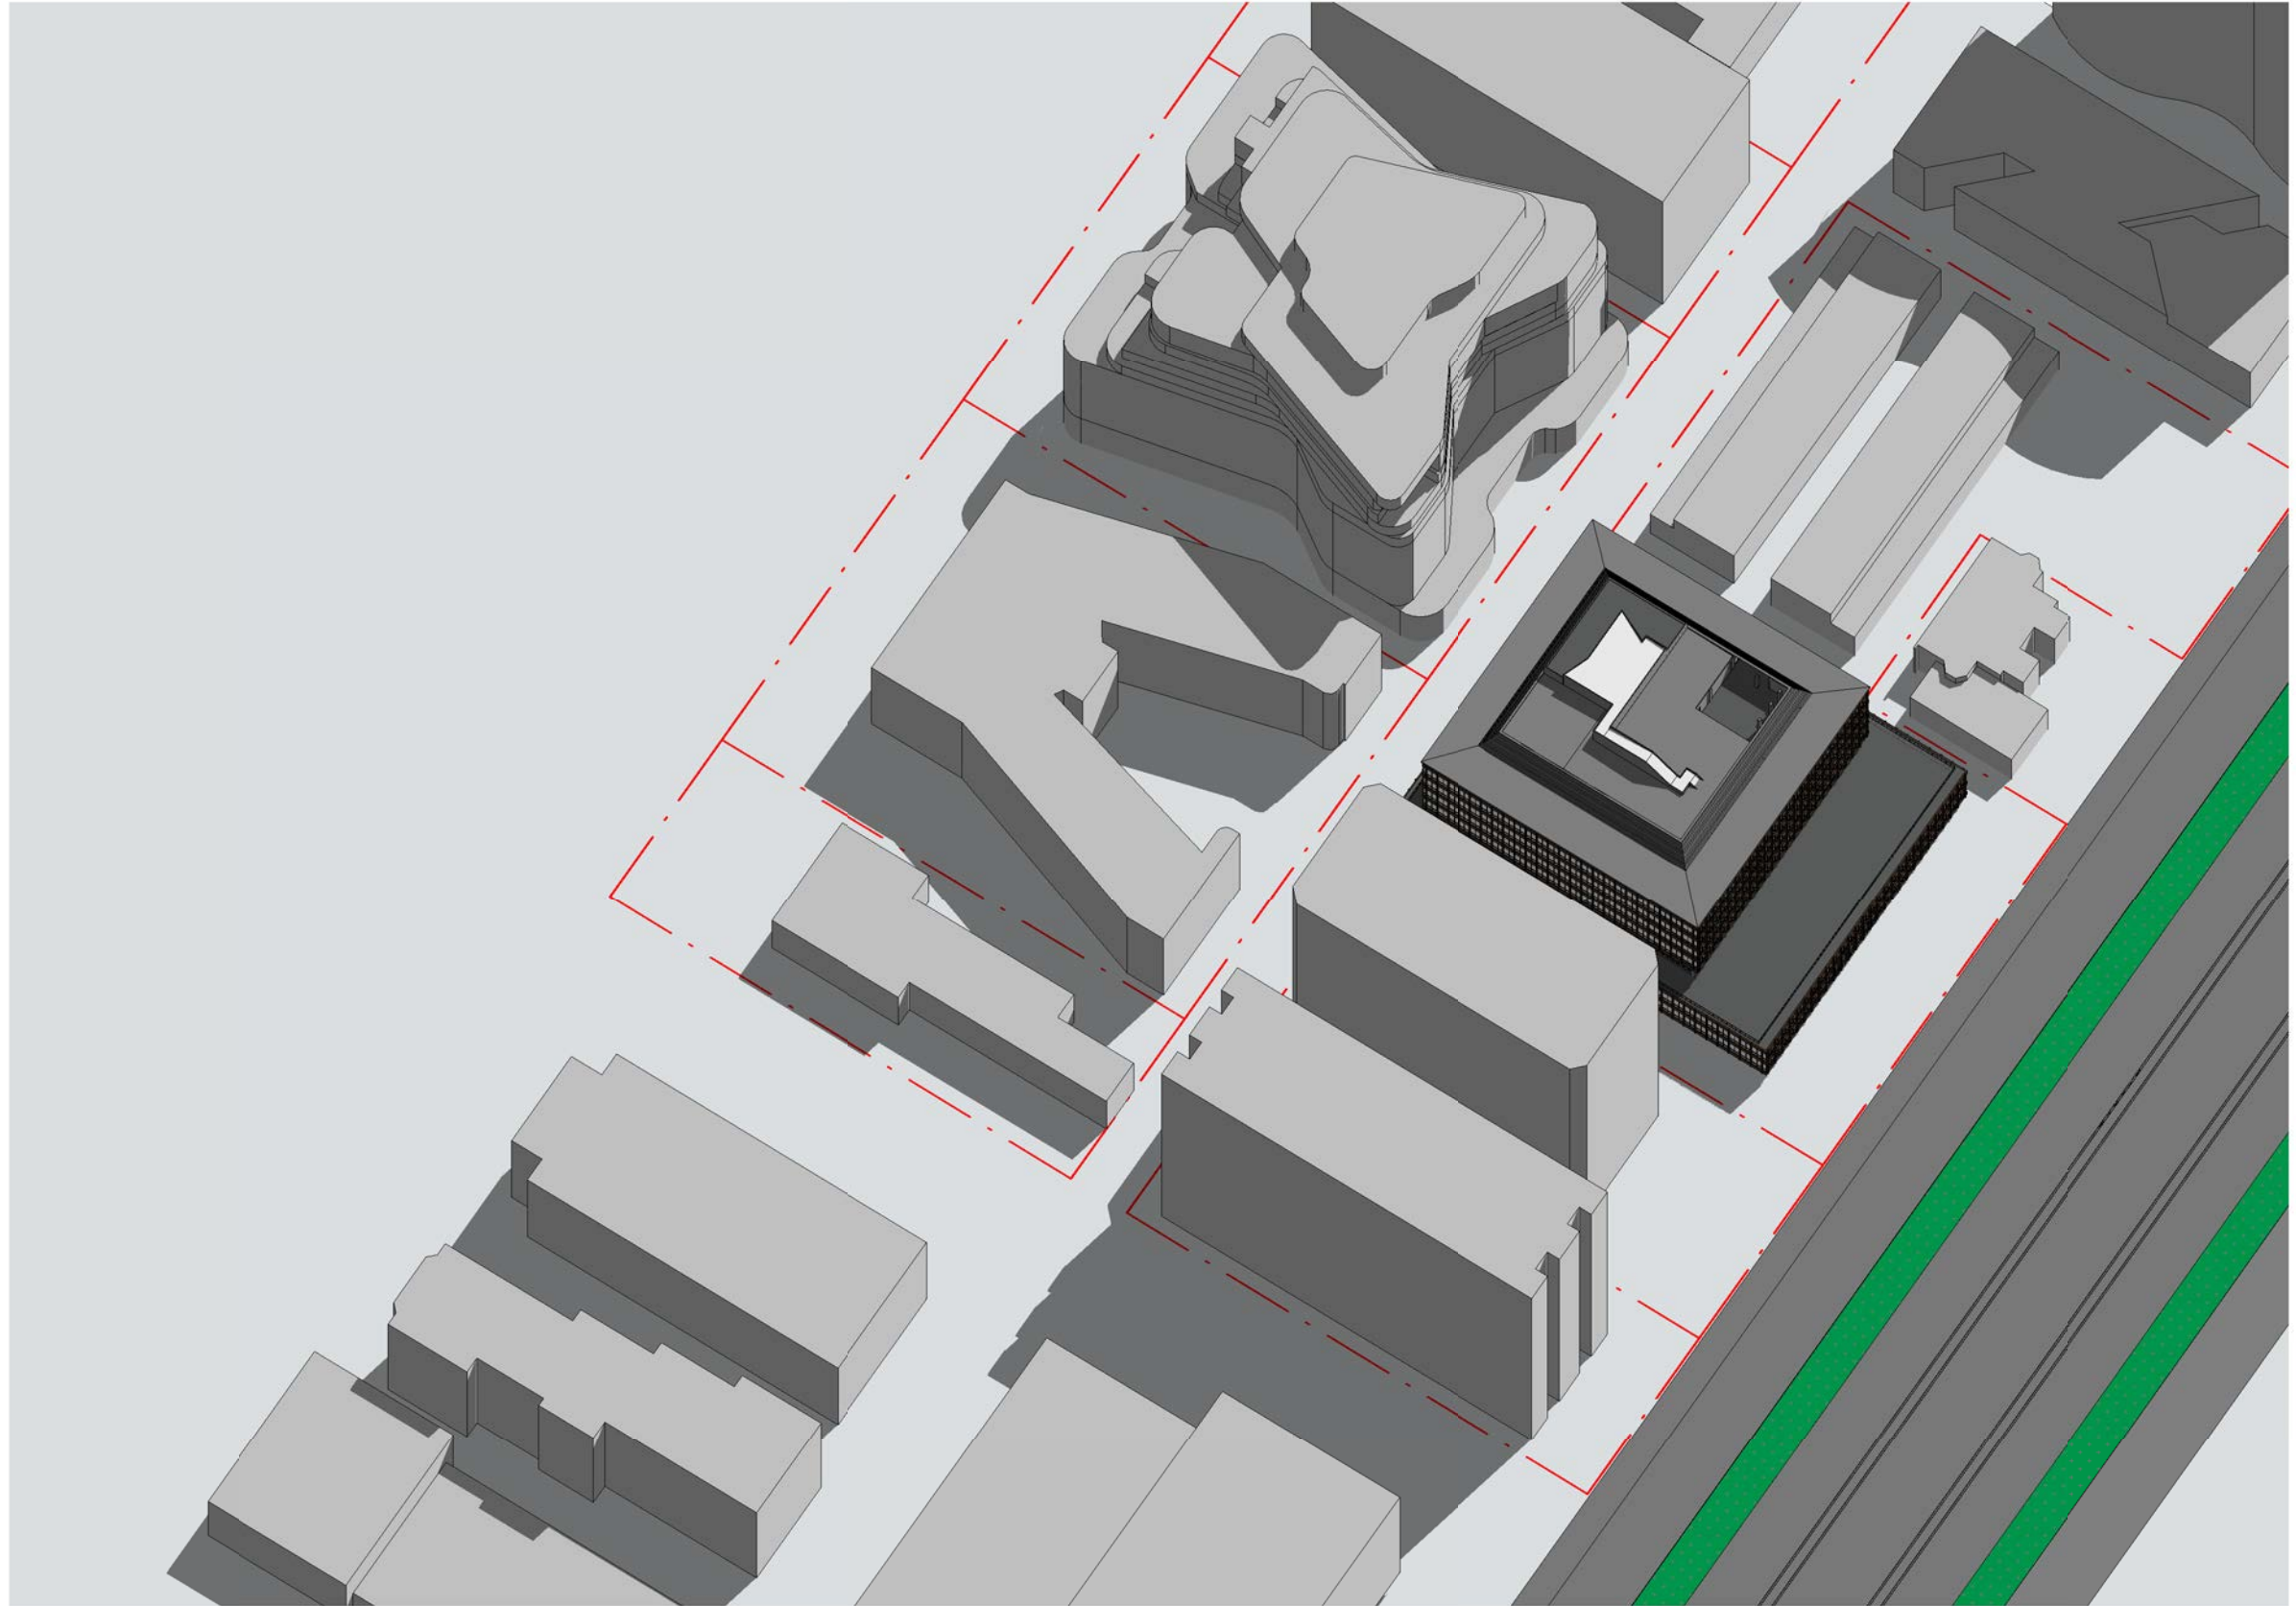

7/09/2021 2:58:48 PM

Spring 11am

Spring 12pm

C:_Revit\119070_464 St Kilda Road_Central_R19_kwellington_GP.rvt

7/09/2021 2:59:12 PM

Spring 12pm

Spring 1pm

Spring 1pm

Spring 2pm

C:_Revit\119070_464 St Kilda Road_Central_R19_kwellington_GP.rvt

7/09/2021 3:00:03 PM

Spring 2pm