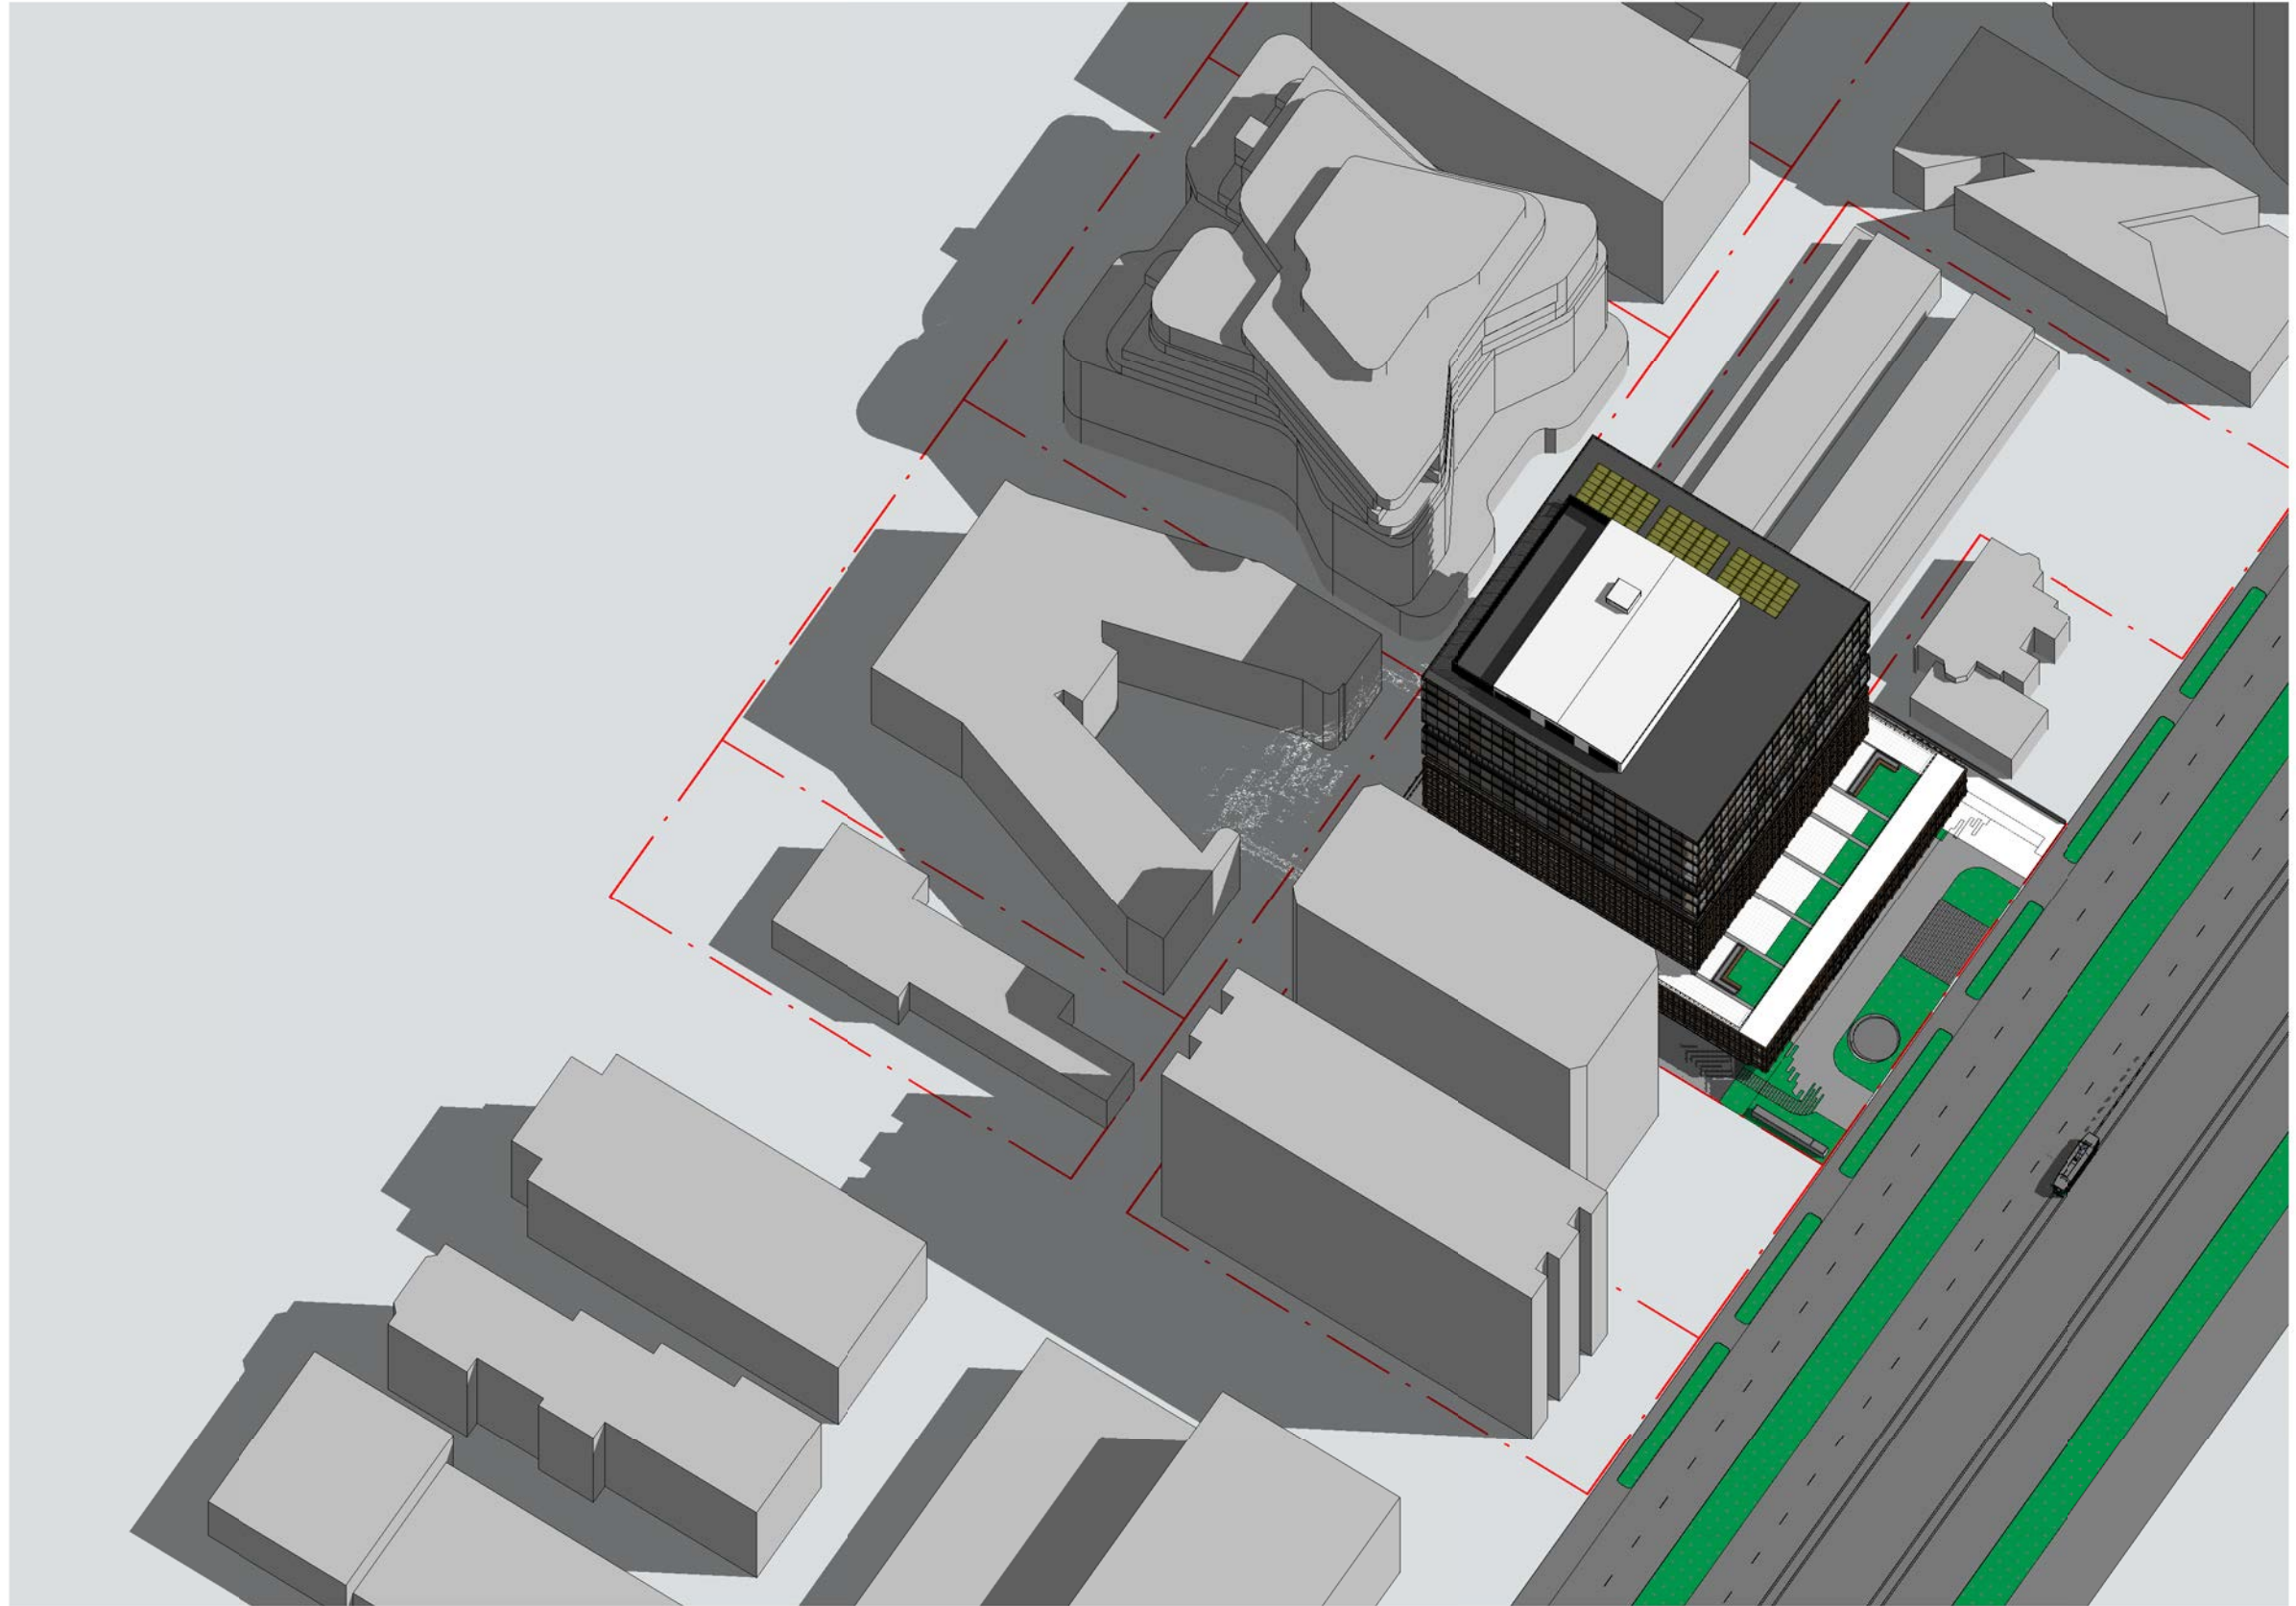

Spring 10am