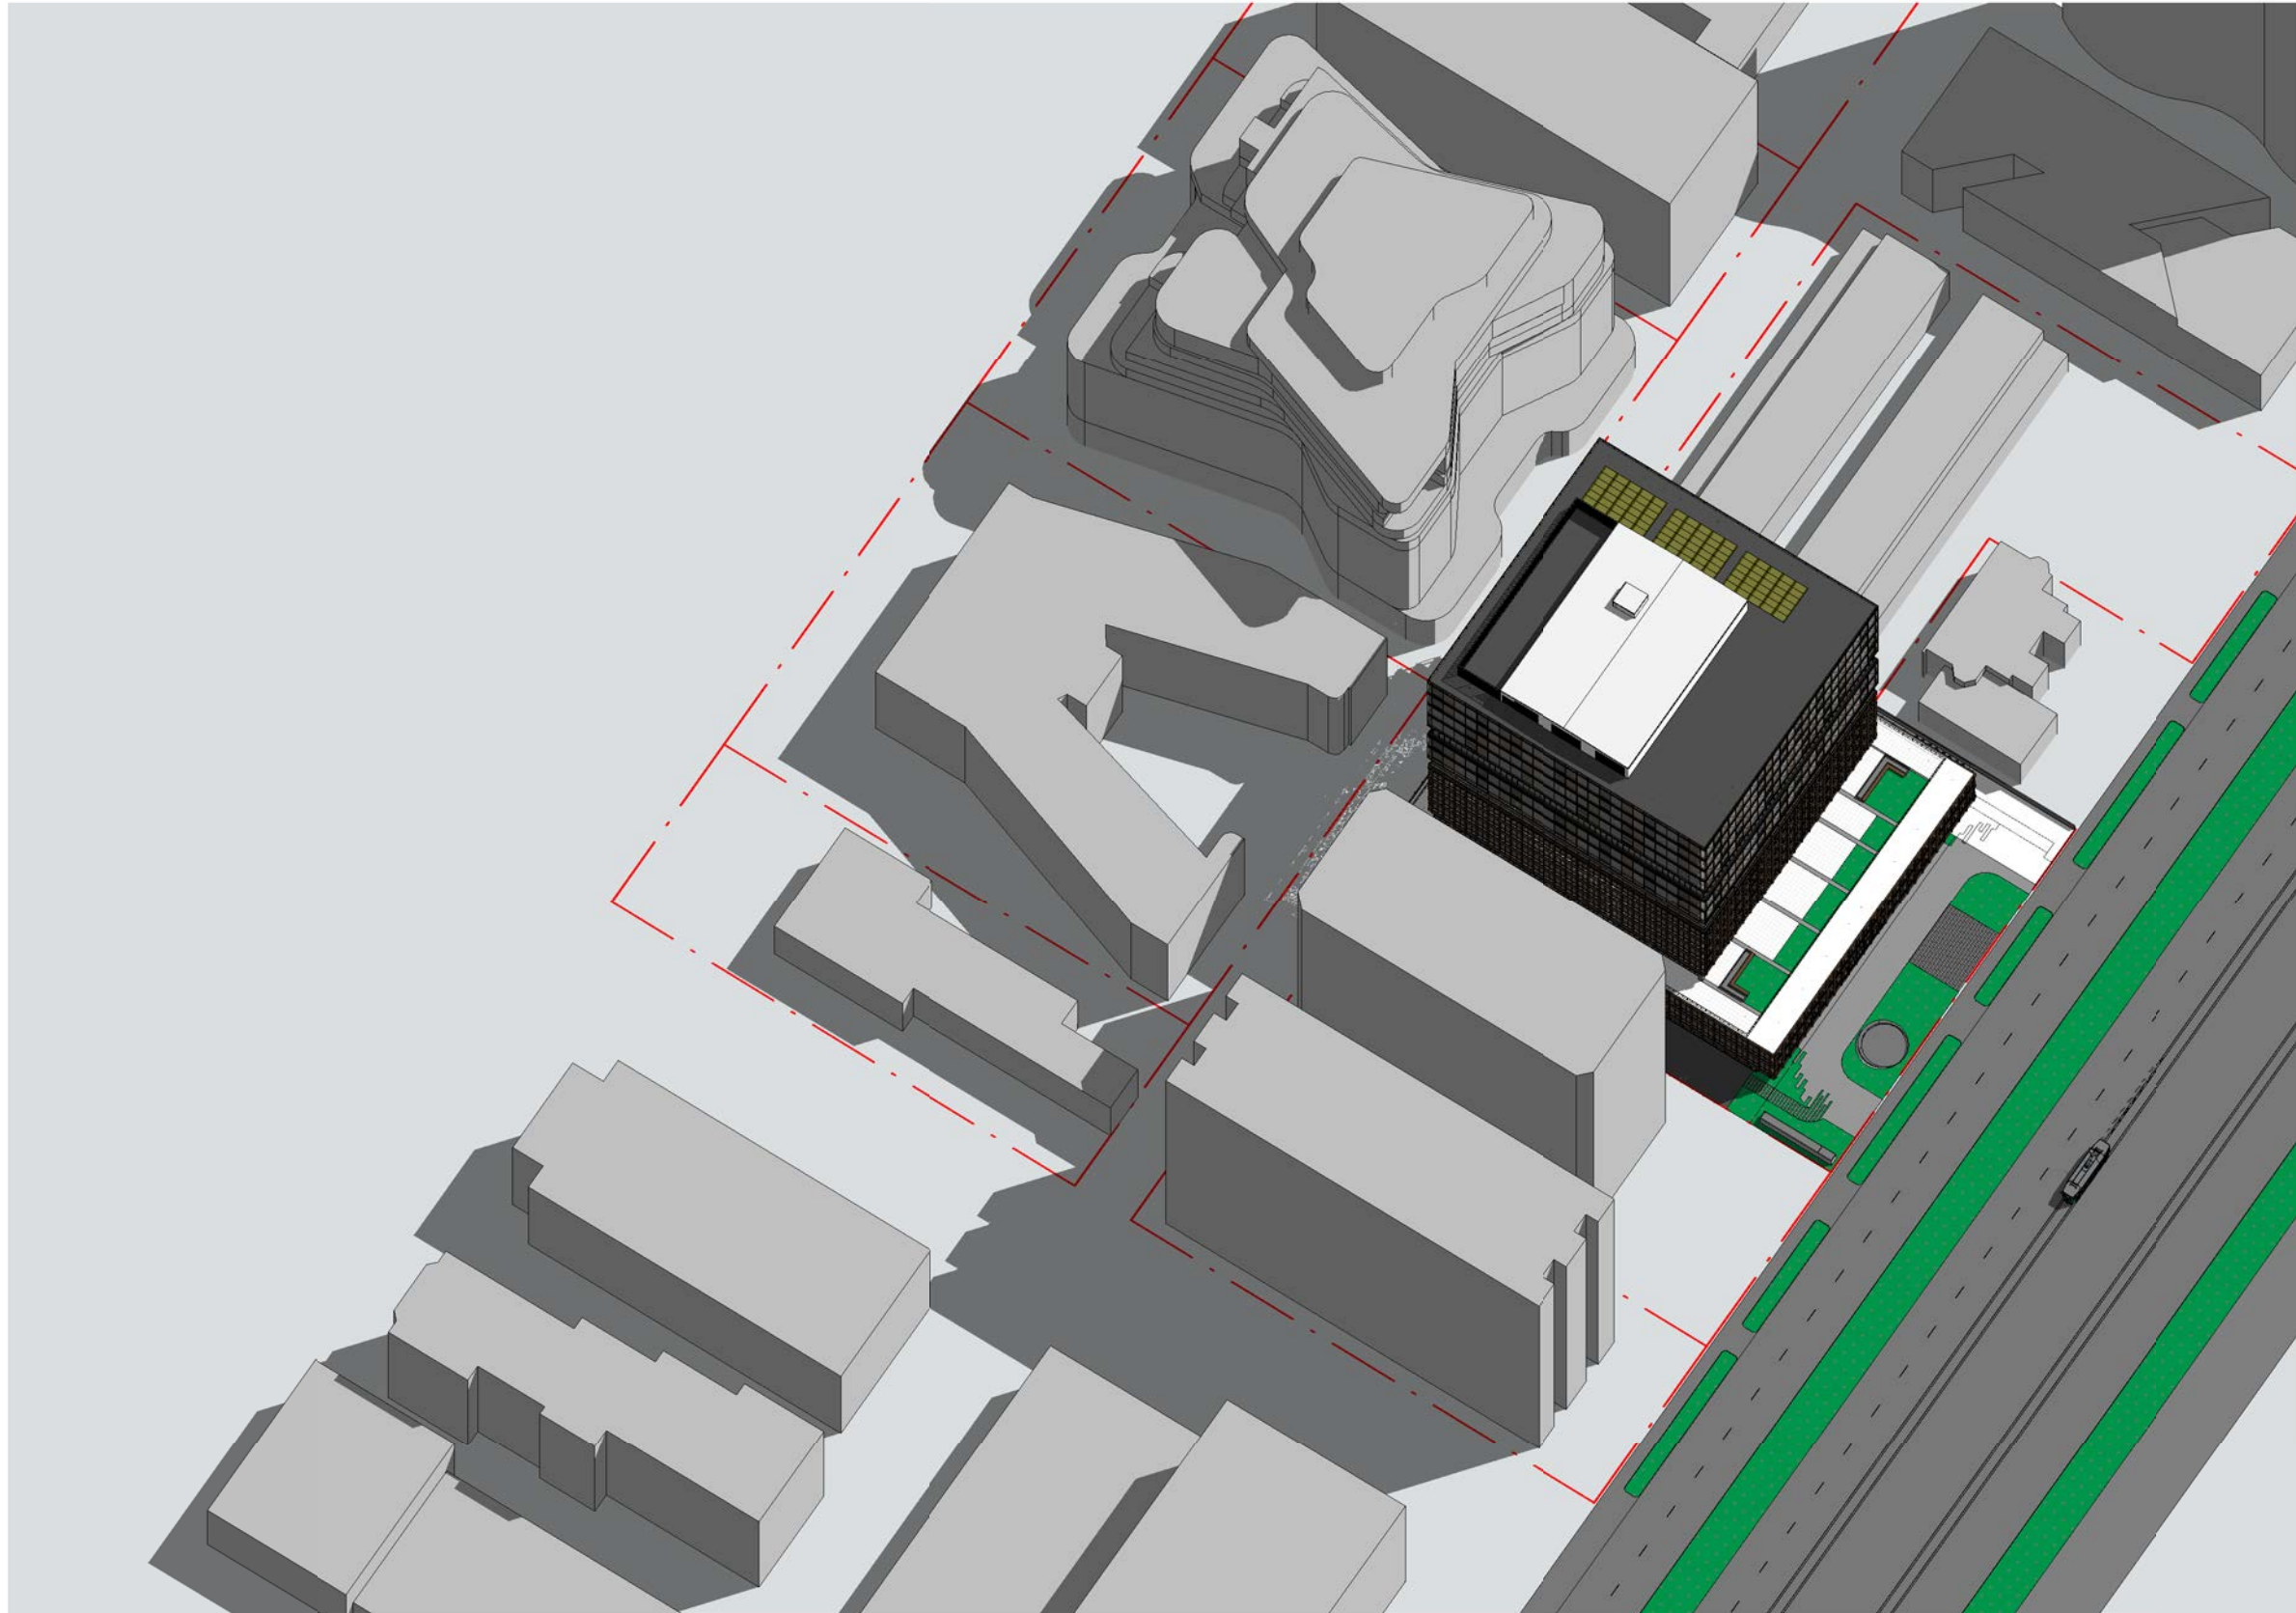

7/09/2021 2:58:48 PM

Spring 11am

Spring 12pm

C:_Revit\119070_464 St Kilda Road_Central_R19_kwellington_GP.rvt

7/09/2021 2:59:12 PM

Spring 12pm

Spring 1pm

Spring 1pm

Spring 2pm

C:_Revit\119070_464 St Kilda Road_Central_R19_kwellington_GP.rvt

7/09/2021 3:00:03 PM

Spring 2pm