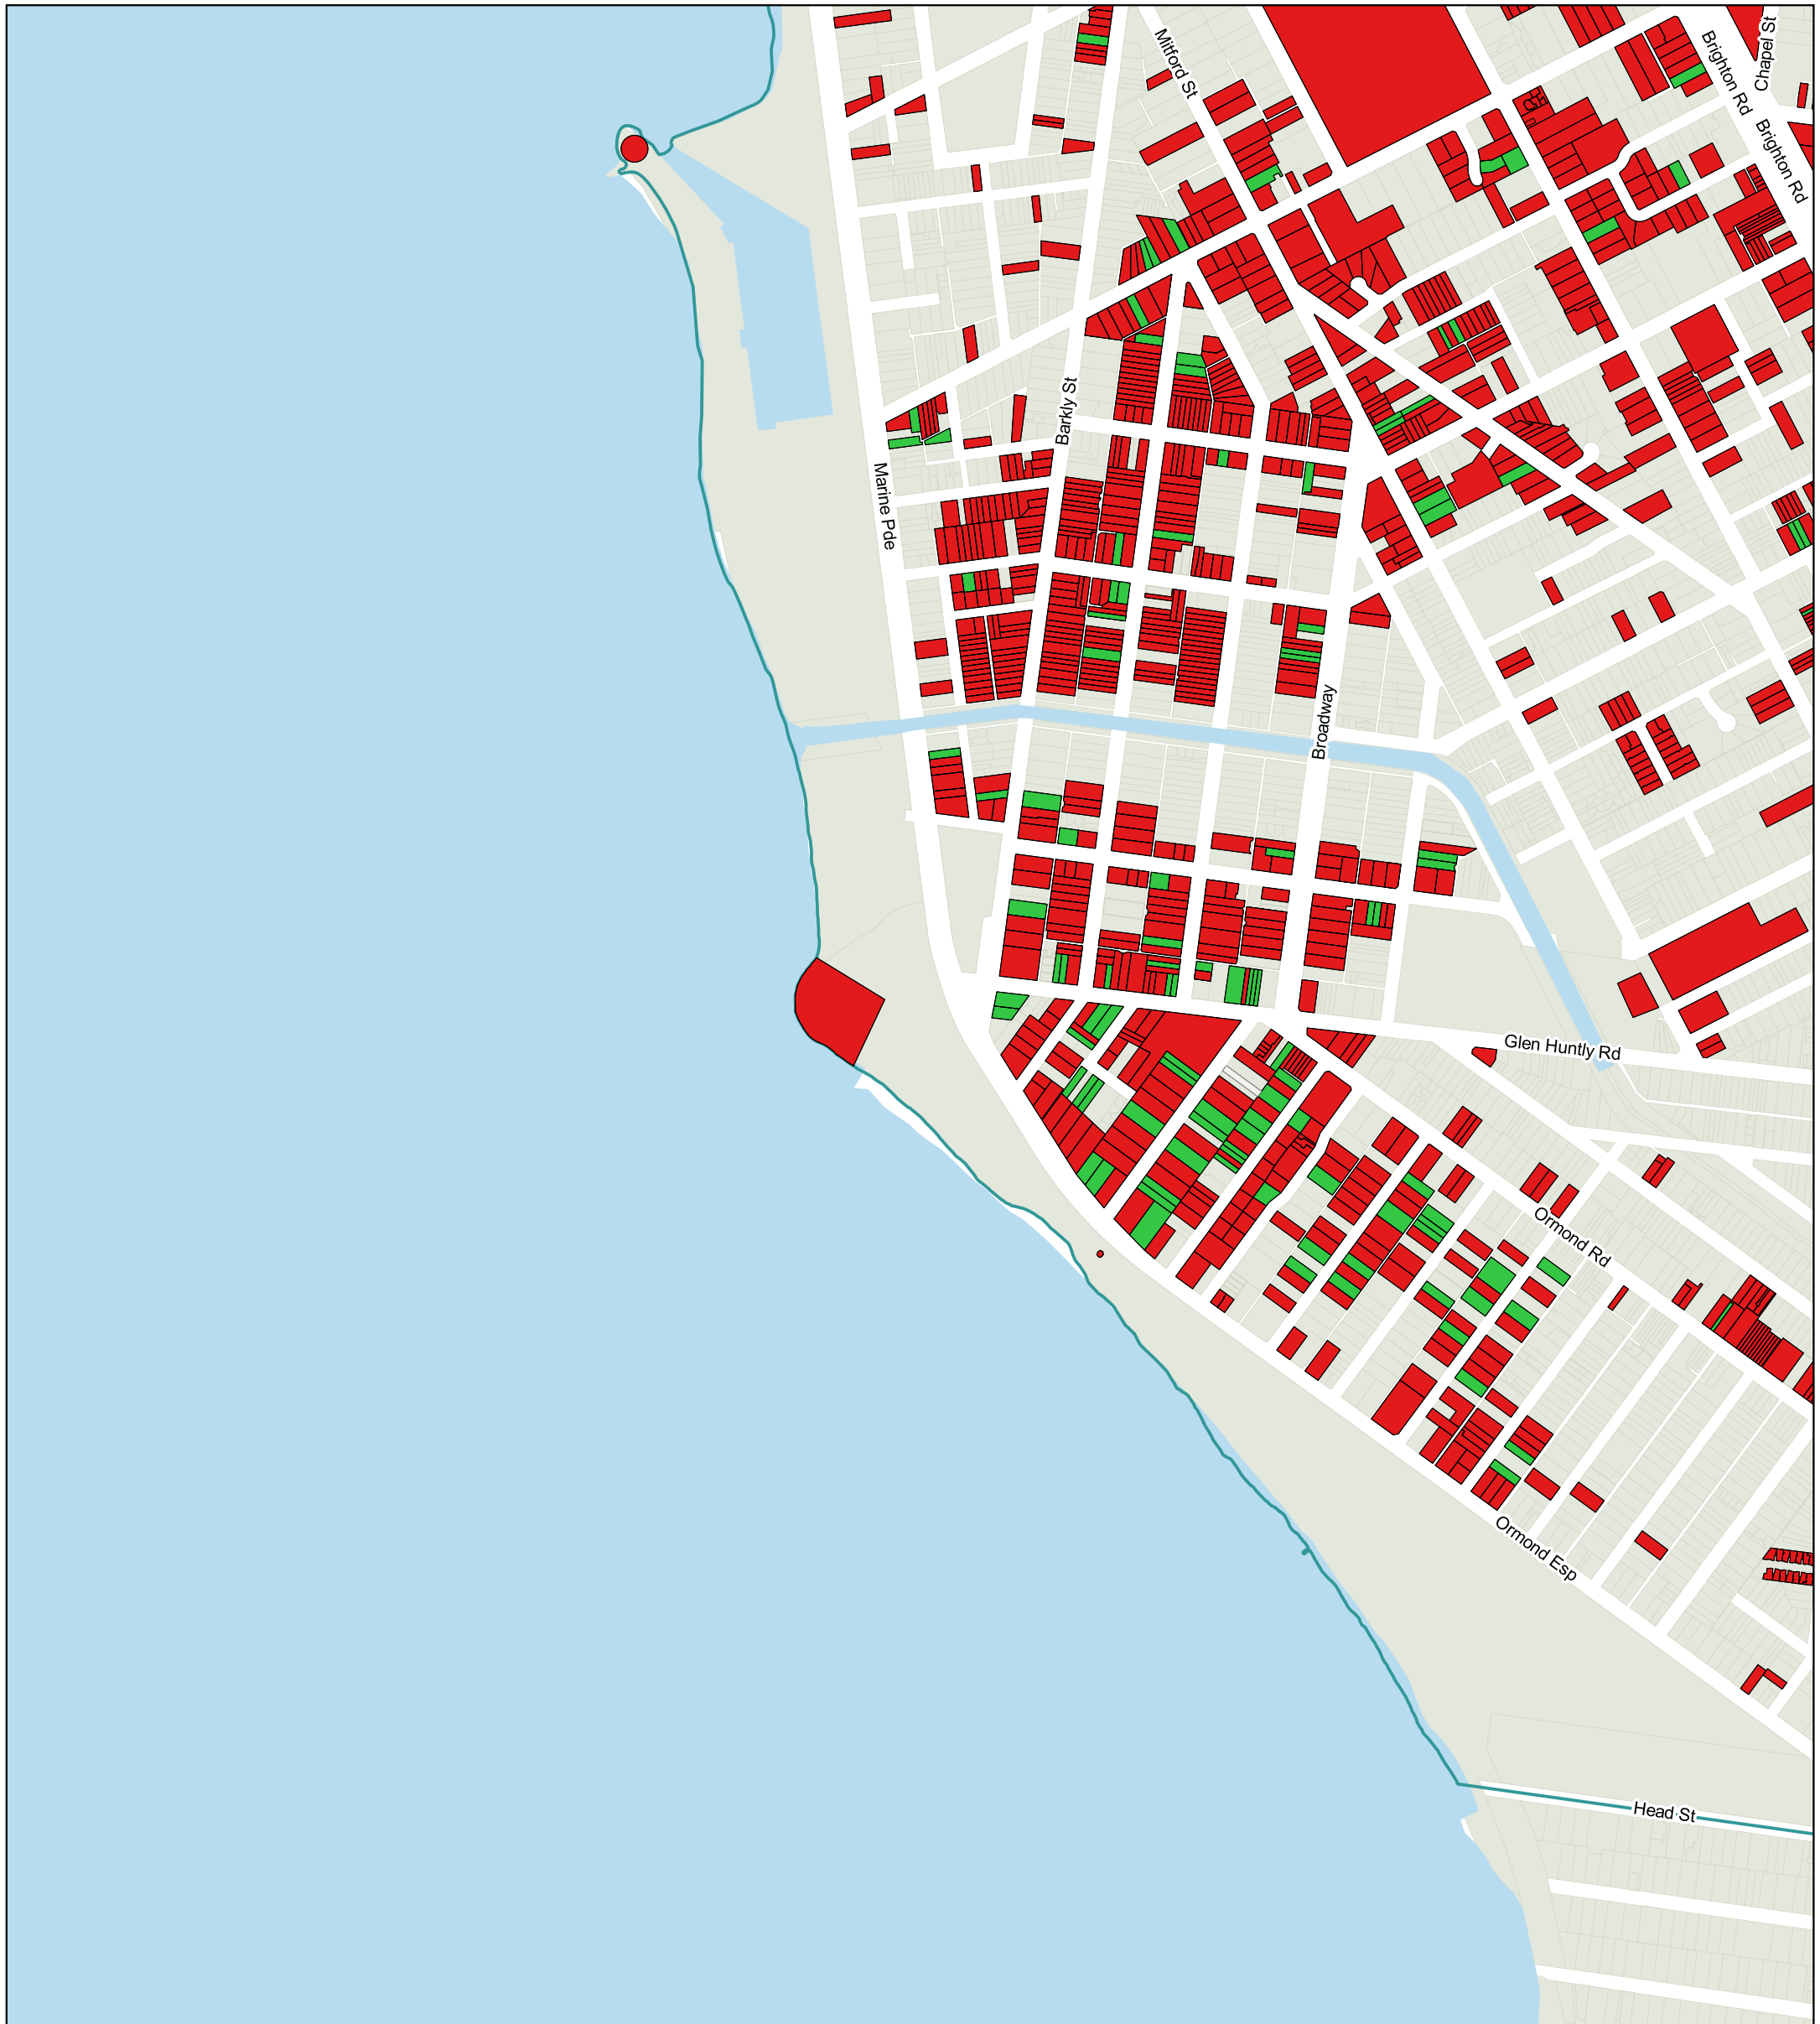

City of Port Phillip Heritage Policy Map December 2021

Map 8 of 9

Amendment C161port Pt2 - Gazetted Version

- Significant Heritage Place - inside HO
- Contributory Heritage Place - inside HO

Disclaimer: The City of Port Phillip does not warrant the accuracy or completeness of the information on this map and shall not bear any responsibility or liability for errors or omissions in the information. Reproduction is unauthorised unless with express written permission of the City of Port Phillip.

Source: Including, but not limited to City of Port Phillip and Vic Map. Copyright remains with its respective holders.