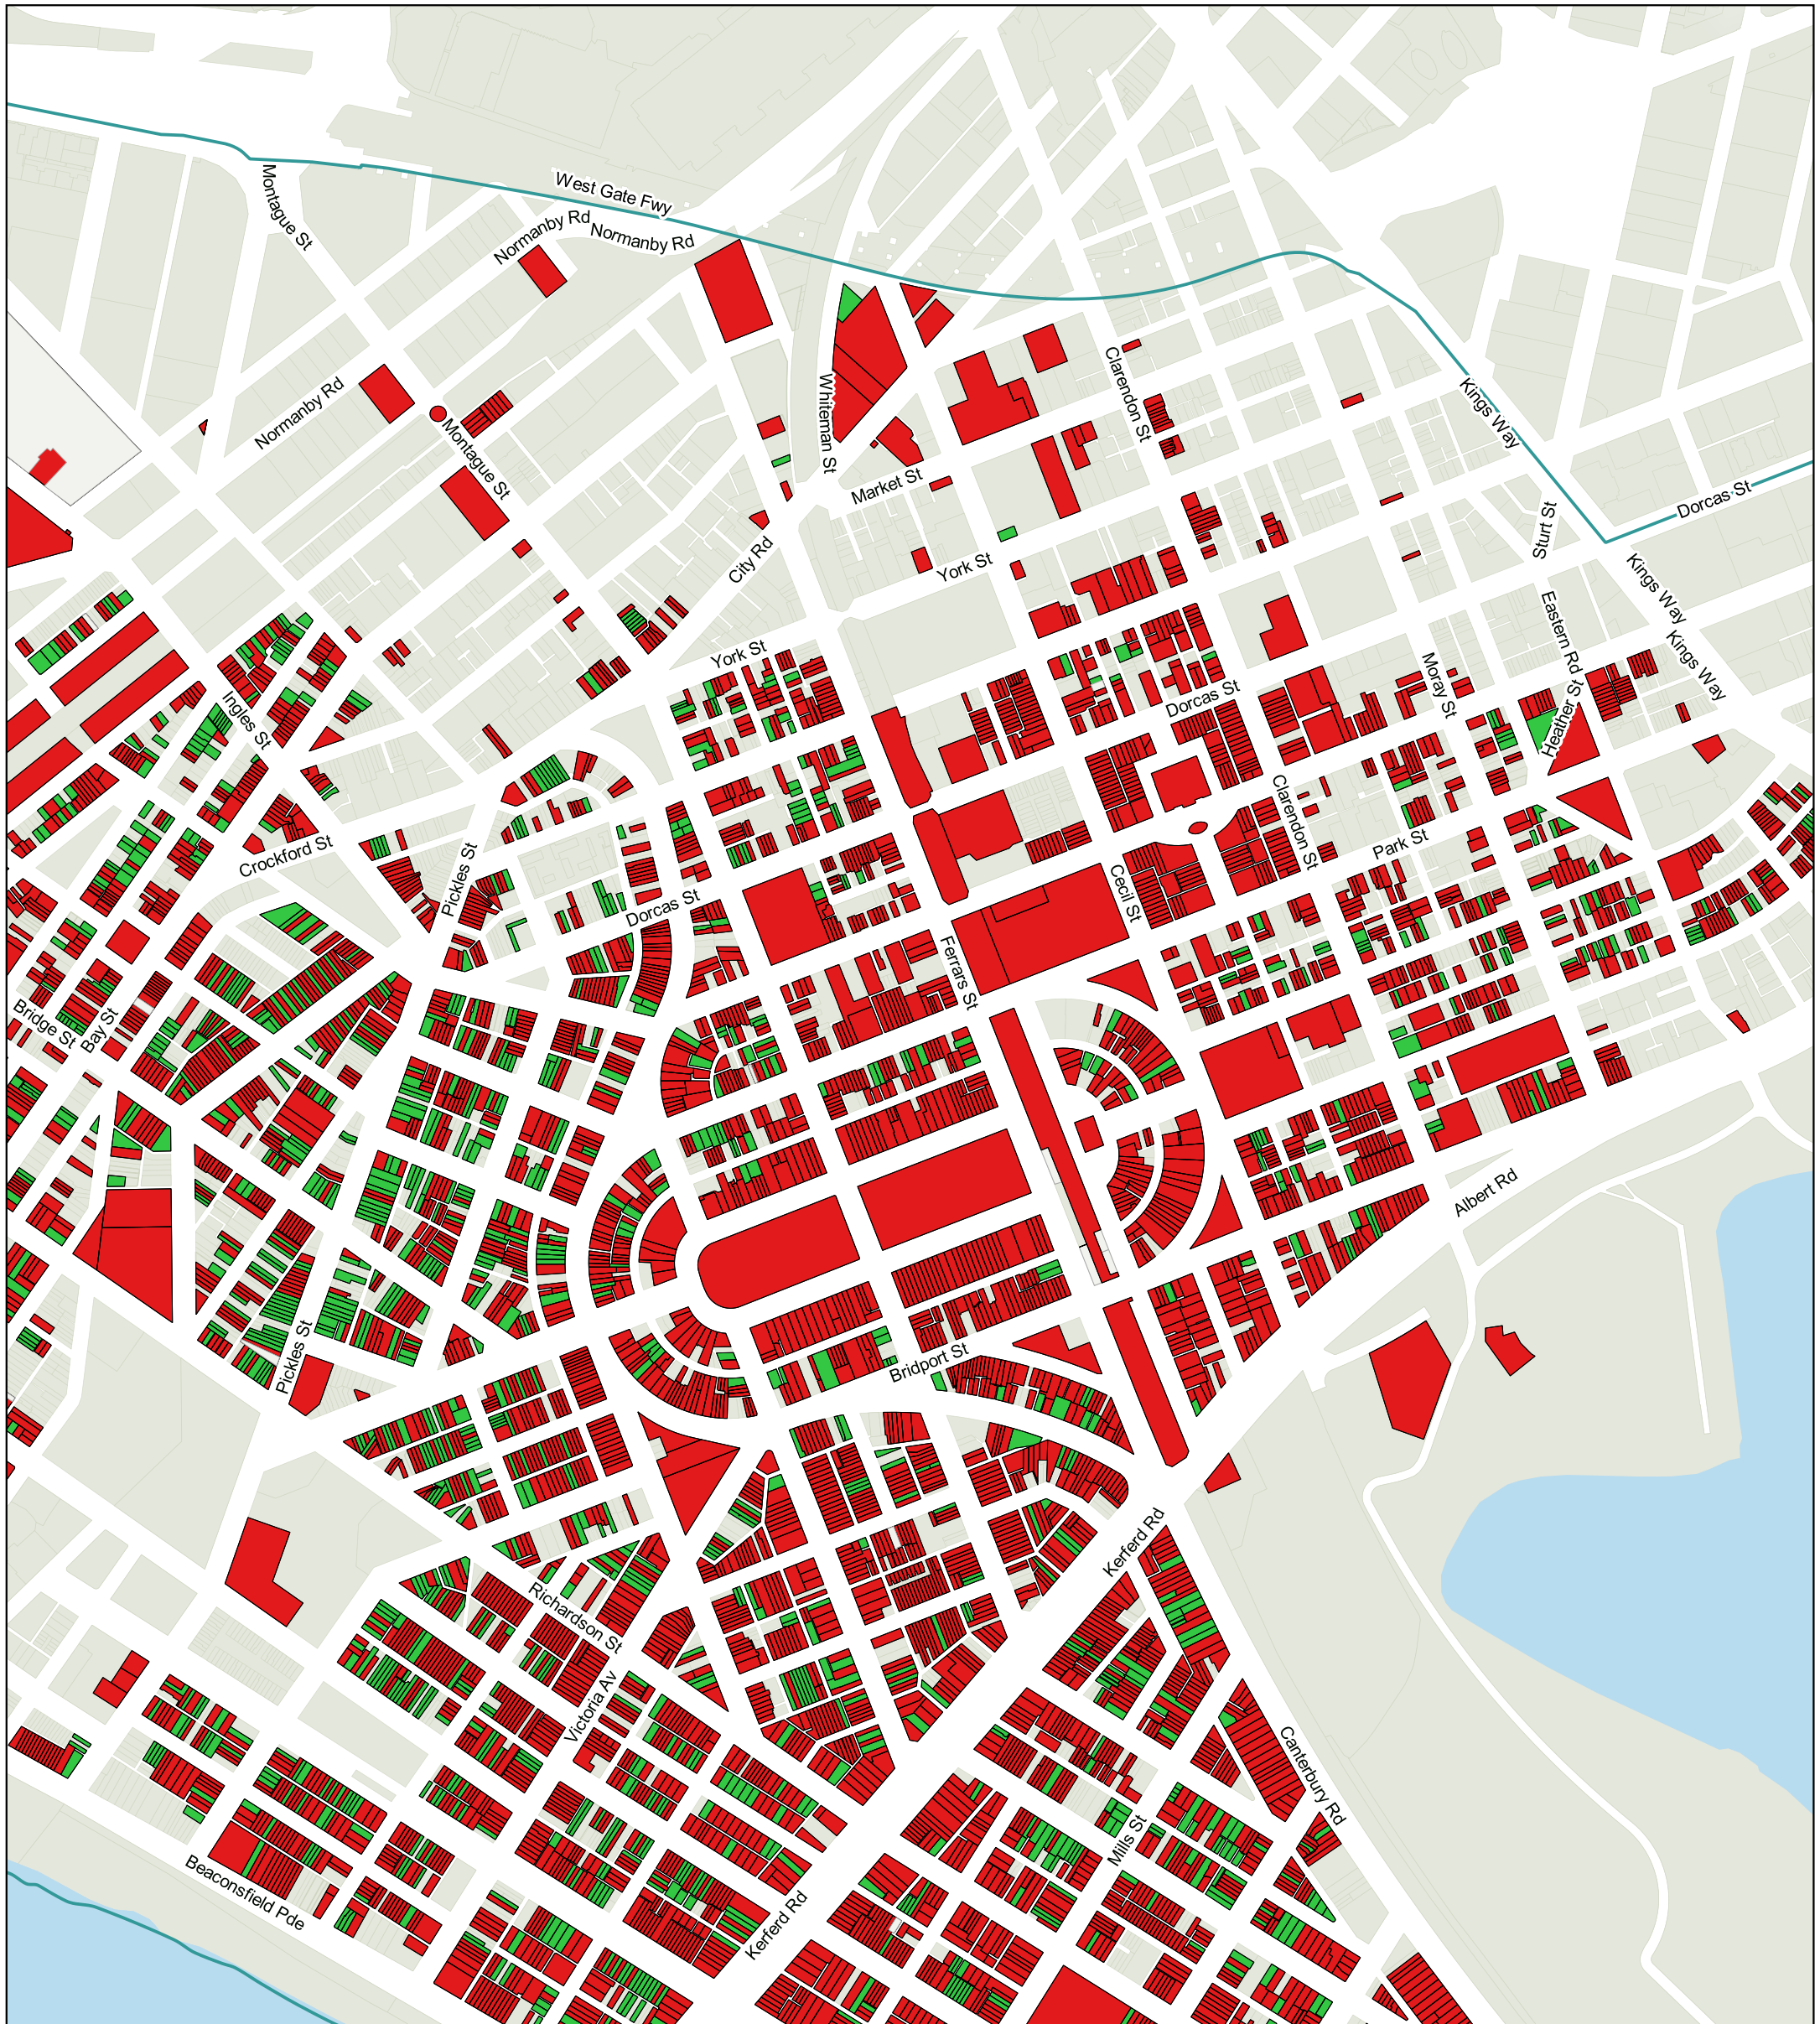

City of Port Phillip Heritage Policy Map December 2021

Map 1 of 9

Amendment C161port Pt2 - Gazetted Version

- Significant Heritage Place - inside HO
- Contributory Heritage Place - inside HO

Disclaimer: The City of Port Phillip does not warrant the accuracy or completeness of the information on this map and shall not bear any responsibility or liability for errors or omissions in the information. Reproduction is unauthorised unless with express written permission of the City of Port Phillip.

Source: Including, but not limited to City of Port Phillip and Vic Map. Copyright remains with its respective holders.

City of Port Phillip Heritage Policy Map December 2021

Map 2 of 9

Amendment C161port Pt2 - Gazetted Version

- Significant Heritage Place - inside HO
- Contributory Heritage Place - inside HO

Disclaimer: The City of Port Phillip does not warrant the accuracy or completeness of the information on this map and shall not bear any responsibility or liability for errors or omissions in the information. Reproduction is unauthorised unless with express written permission of the City of Port Phillip.

Source: Including, but not limited to City of Port Phillip and Vic Map. Copyright remains with its respective holders.

City of Port Phillip Heritage Policy Map December 2021

Map 3 of 9

Amendment C161port Pt2 - Gazetted Version