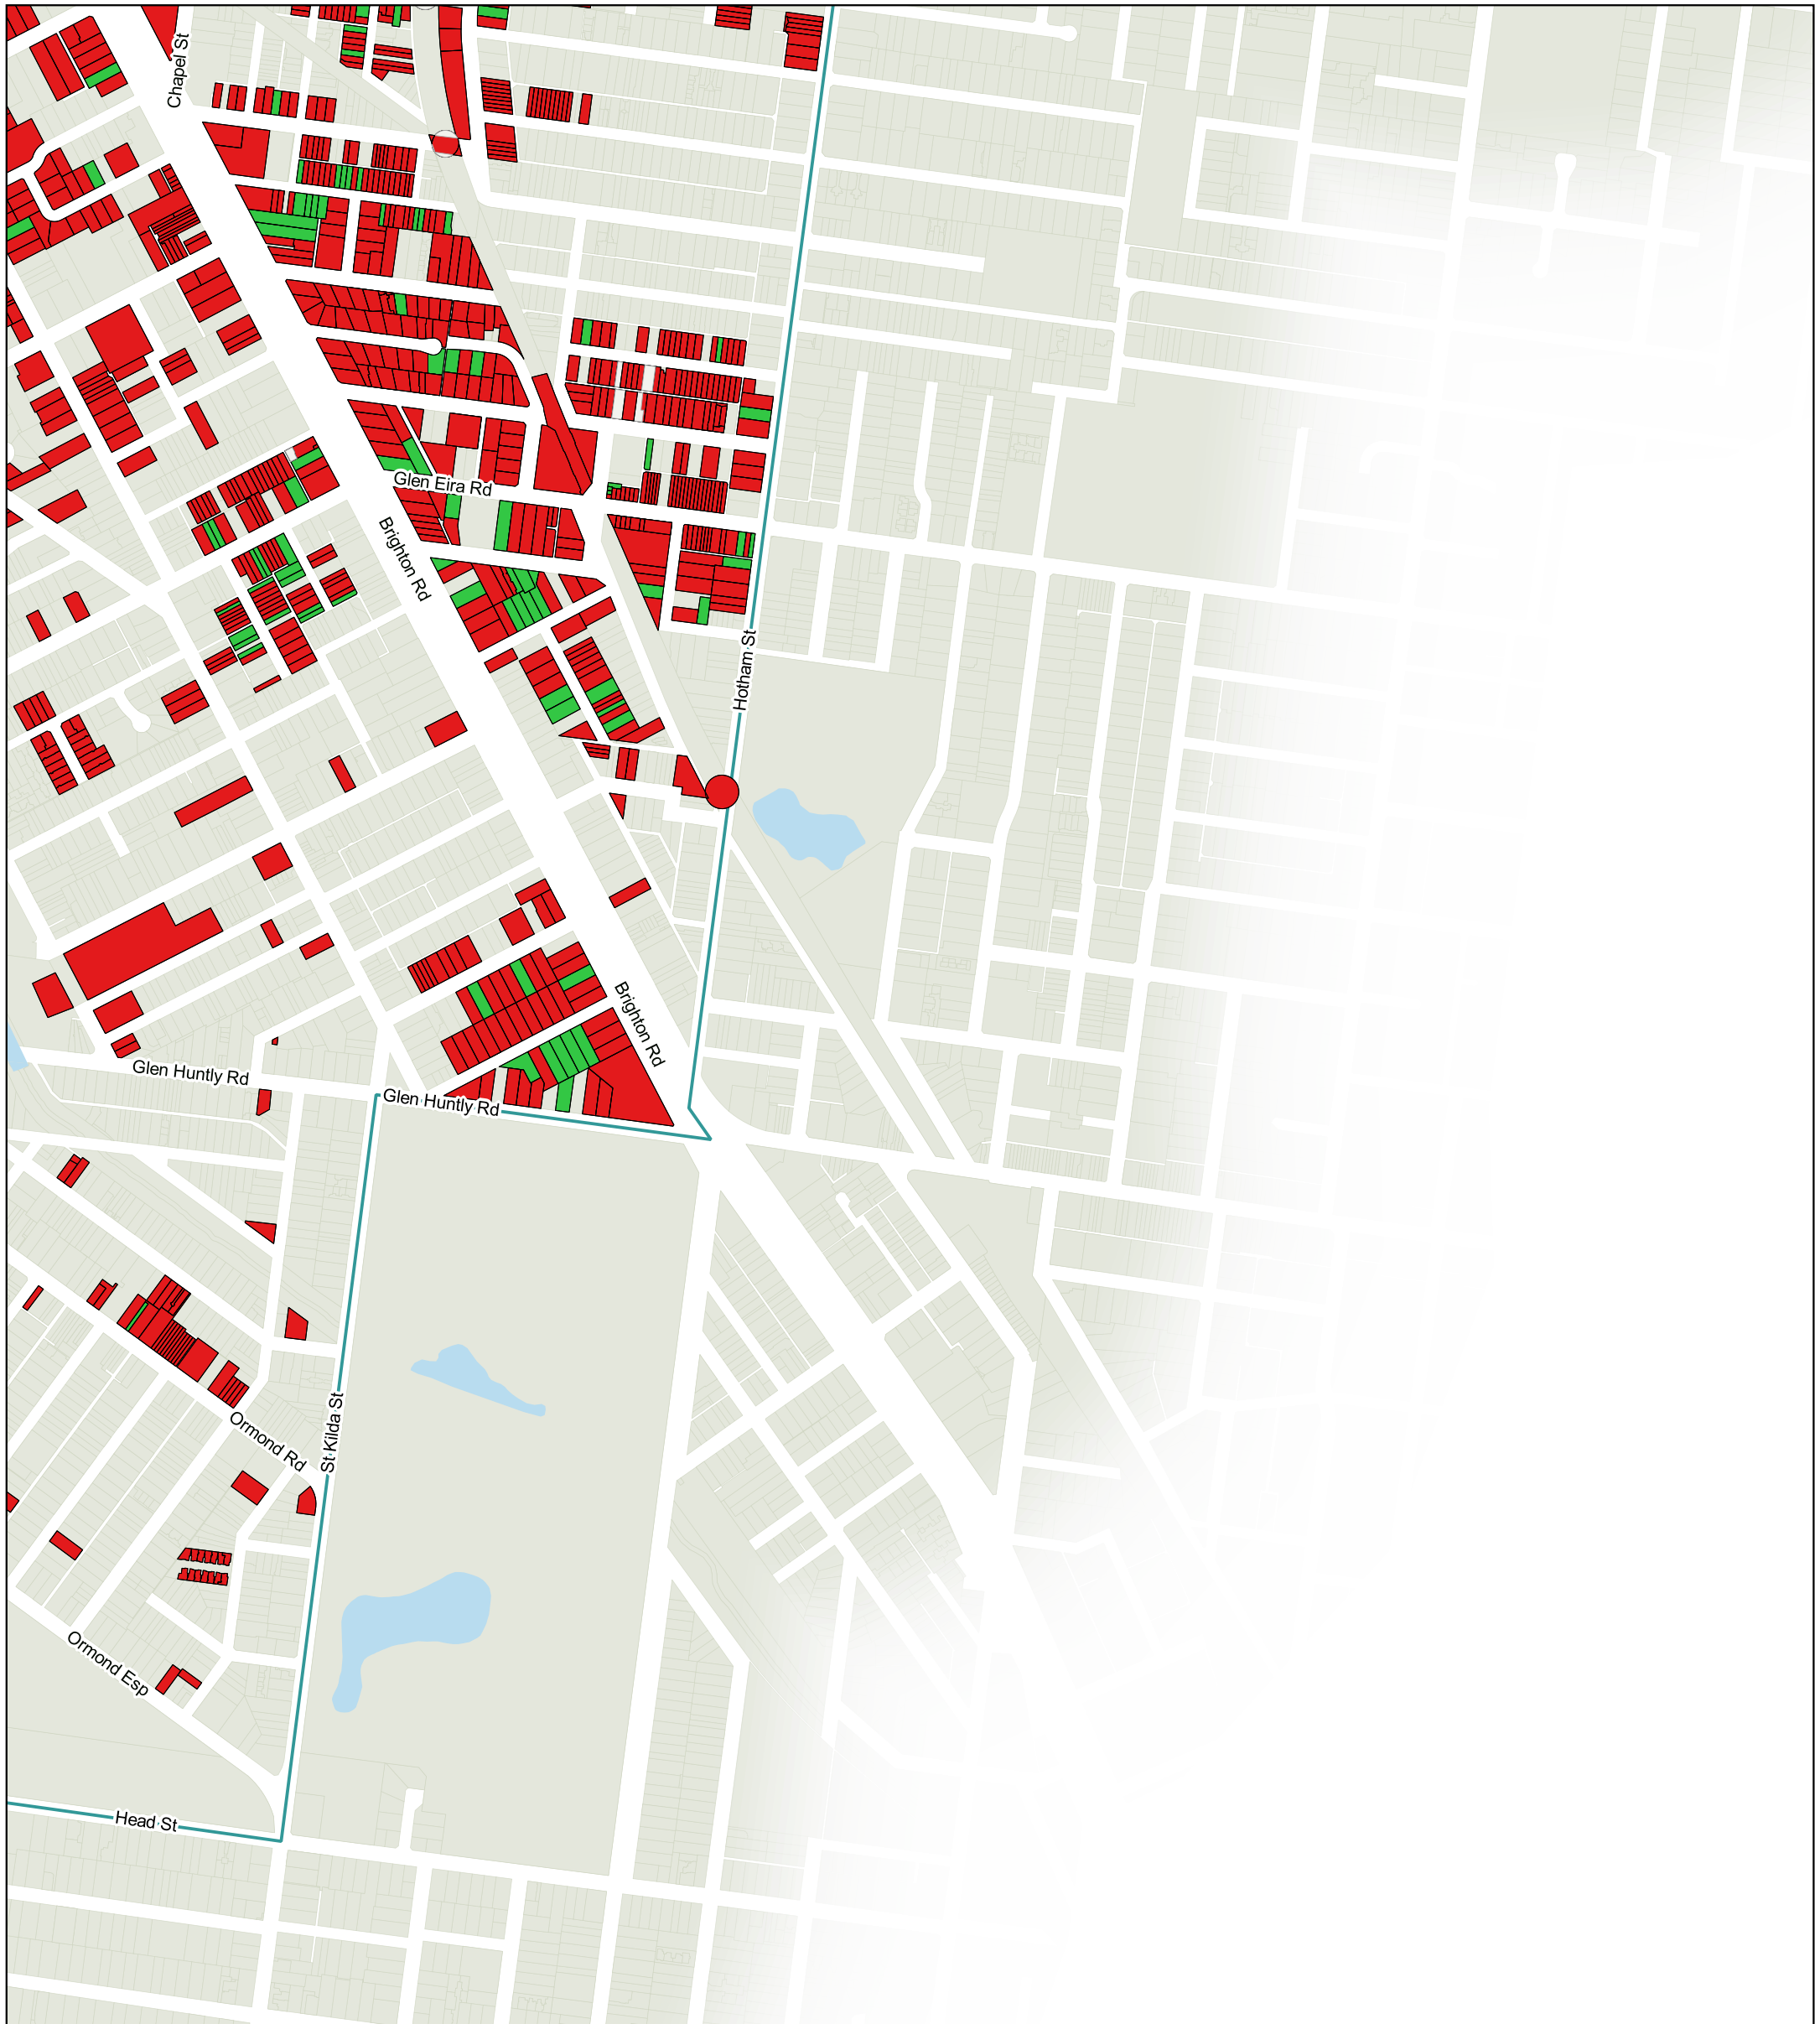

City of Port Phillip Heritage Policy Map December 2021

Map 7 of 9

Amendment C161port Pt2 - Gazetted Version

- Significant Heritage Place - inside HO
- Contributory Heritage Place - inside HO

Disclaimer: The City of Port Phillip does not warrant the accuracy or completeness of the information on this map and shall not bear any responsibility or liability for errors or omissions in the information. Reproduction is unauthorised unless with express written permission of the City of Port Phillip.
Source: Including, but not limited to City of Port Phillip and Vic Map. Copyright remains with its respective holders.

City of Port Phillip Heritage Policy Map December 2021

Map 8 of 9

Amendment C161port Pt2 - Gazetted Version

- Significant Heritage Place - inside HO
- Contributory Heritage Place - inside HO

Disclaimer: The City of Port Phillip does not warrant the accuracy or completeness of the information on this map and shall not bear any responsibility or liability for errors or omissions in the information. Reproduction is unauthorised unless with express written permission of the City of Port Phillip.

Source: Including, but not limited to City of Port Phillip and Vic Map. Copyright remains with its respective holders.

City of Port Phillip Heritage Policy Map December 2021

Map 9 of 9

Amendment C161port Pt2 - Gazetted Version

- Significant Heritage Place - inside HO
- Contributory Heritage Place - inside HO

Disclaimer: The City of Port Phillip does not warrant the accuracy or completeness of the information on this map and shall not bear any responsibility or liability for errors or omissions in the information. Reproduction is unauthorised unless with express written permission of the City of Port Phillip.
Source: Including, but not limited to City of Port Phillip and Vic Map. Copyright remains with its respective holders.